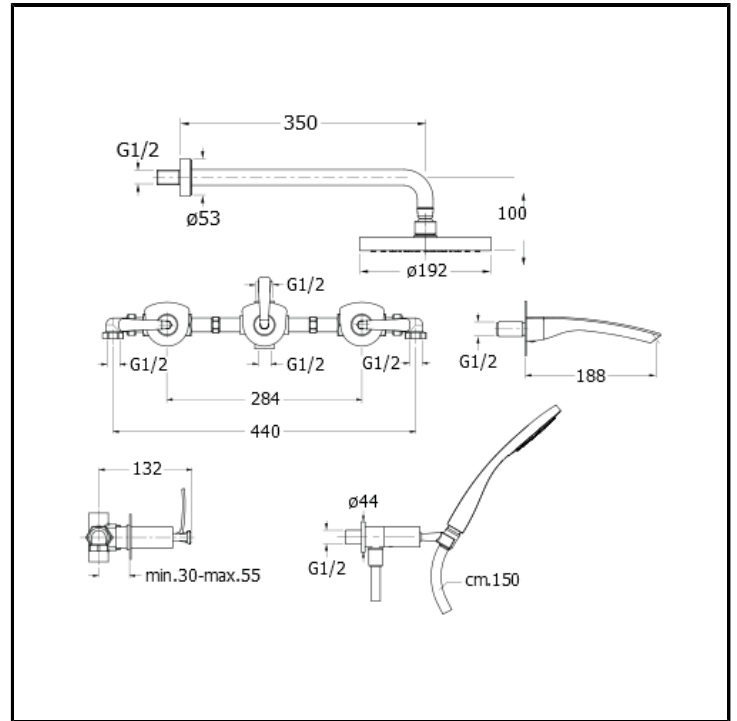

# CRIBO113

Complete 3 hole concealed bath mixer with spout, checkable anti-lime overhead shower, LONG LIFE flexible hose and anti-lime hand shower - Free flow