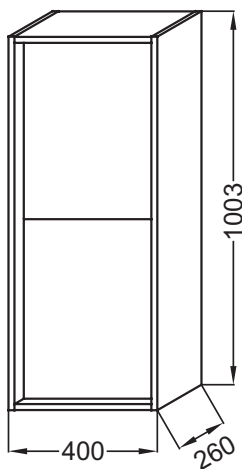

M90 - Melamine Matte Black

Main features:

Features

- DIMENSIONS: 40 x 26 x 100 cm
- MATERIAL: Lacquer and melamine
- STORAGE TYPE: Door
- ELECTRICAL OUTLET: No
- CLOCK: No
- VERSION: Left-or right-handed
- HANDLE : No, order separately (Vivienne handle comes in satin finish)
- INSIDE STORAGE: 2 glass shelves
- ADDITIONAL INFORMATION: Reversible doors
- WEIGHT: 19 kg
- INSTALLATION TYPE: Wall-hung
- LIGHTING: No
- USB SOCKET: No
- SHELF: Yes
- TYPE OF COORDINATING FURNITURE : Half unit
- INSIDE FINISH: Grey
- FIXING: Installer selects fixings set according to wall support .

- EASY INSTALLATION: Assembled cabinet

Required products

- EB1579: Pair of handles 10 cm, for tall unit

Technical drawing

Product Specification: Reversible half unit 40 cm, no handles. EB1587-E71. Collection: VIVIENNE. DIMENSIONS: 40 x 26 x 100 cm. WEIGHT: 19 kg. MATERIAL: Lacquer and melamine. INSTALLATION TYPE: Wall-hung. STORAGE TYPE: Door. LIGHTING: No. ELECTRICAL OUTLET: No. USB SOCKET: No. CLOCK: No. SHELF: Yes. VERSION: Left- or right-handed. TYPE OF COORDINATING FURNITURE : Half unit. HANDLE : No, order separately (Vivienne handle comes in satin finish). INSIDE FINISH: Grey. INSIDE STORAGE: 2 glass shelves. FIXING: Installer selects fixings set according to wall support . ADDITIONAL INFORMATION: Reversible doors.