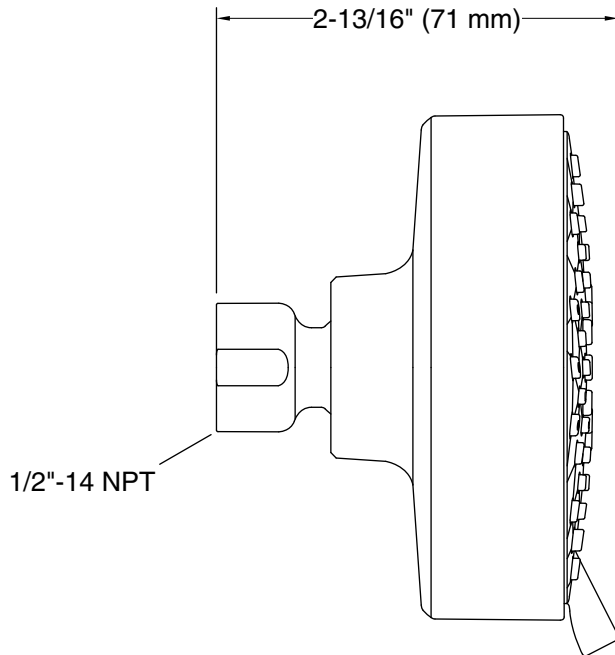

#### Color Code Description

 CP Polished Chrome

**Technical Information**

All product dimensions are nominal.

**Showerhead/Body Spray:**

Rated maximum flow: 1.5 gal/min (5.7 l/min)

**Notes**

Install this product according to the installation instructions.