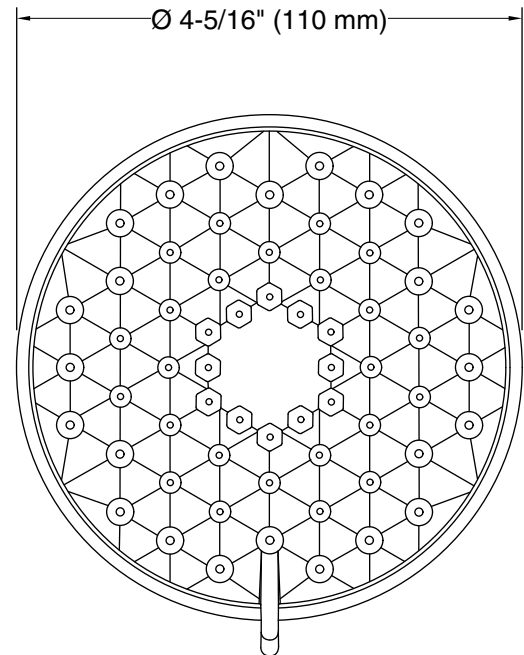

#### Color Code Description

 CP Polished Chrome

**Technical Information**

All product dimensions are nominal.

**Showerhead/Body Spray:**

Rated maximum flow: 1.5 gal/min (5.7 l/min)

**Notes**

Install this product according to the installation instructions.