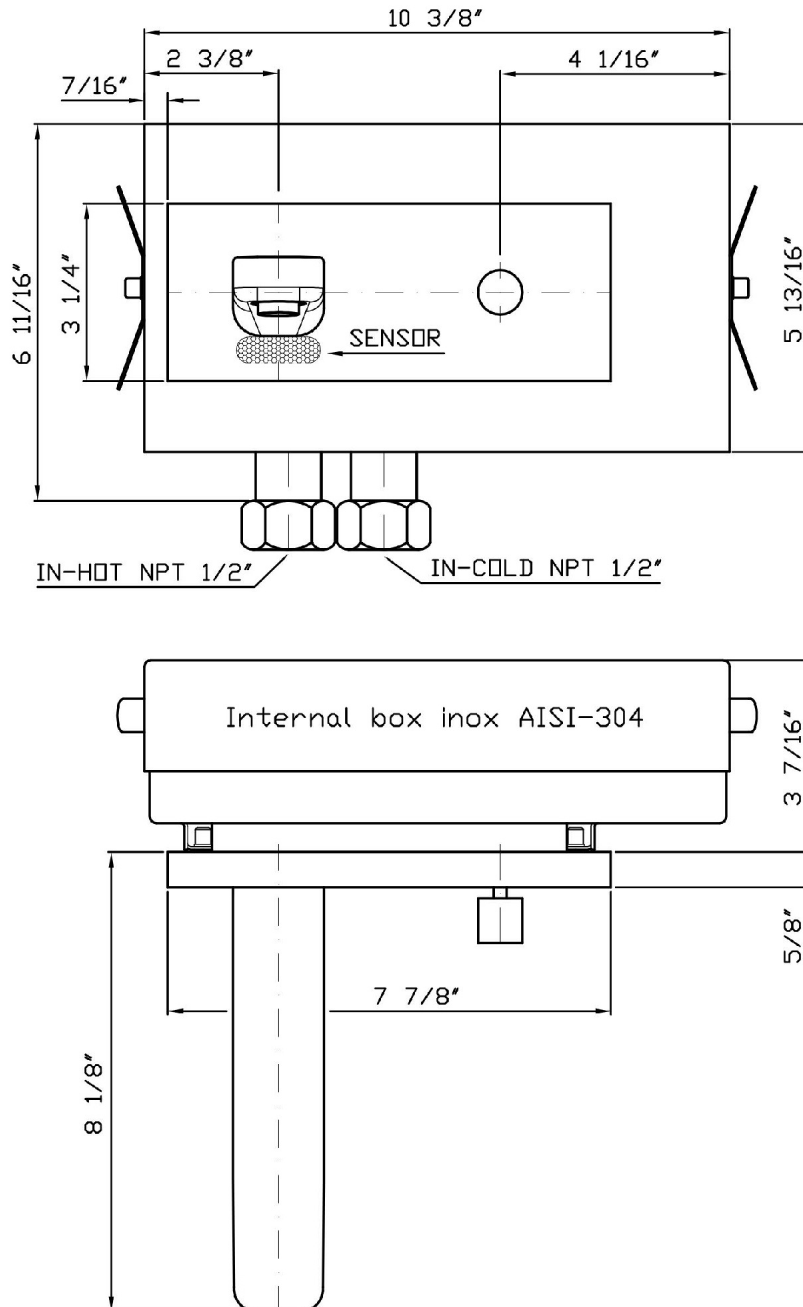

JINGLE

ZIN079

Disegno Complessivo / Overall Drawing