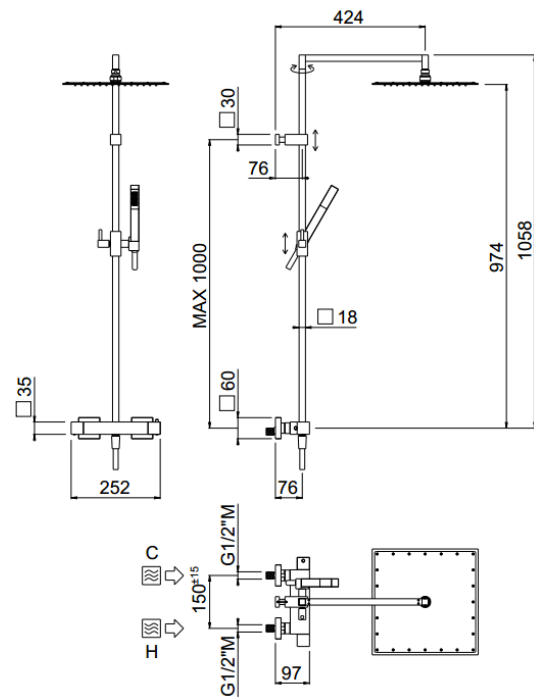

Extreme

Extreme, MySlim inspectable shower head
01-1212E-CR

TECHNICAL INFORMATION

Square shower column including exposed mixer with diverter, turning bar with adjustable mounting. Non-liming inspectable square ultra-thin shower head 240x240 in chromed stainless steel. ABS non-liming one jet square shower. Smooth double anti-torsion PVC flexible hose, cm 150. CHROME

Flow rate:
x rubinetto

PICTURE

SPARE PARTS

ORIC032
2 vie / ways

ORIC035
T°

FEATURES

Rain jet

Non-liming

double anti-torsion

adjustable column

inspectable square

TECHNICAL DRAWING

FINISHINGS