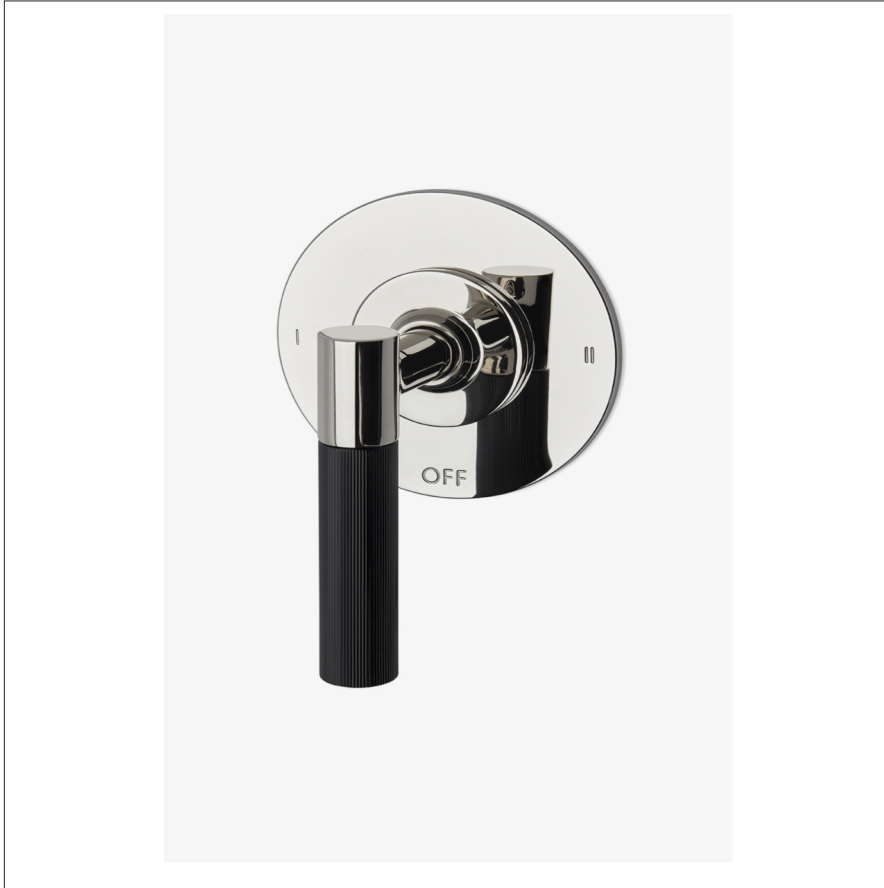

BOND

B2T12D

Bond Union Series Two Way Diverter Trim with Enamel Guilloche Lines Lever Handle

TECHNICAL DETAILS

ADA Compliance: Yes
Integrated Diverter: N
Number of Holes: One Hole
Primary Material: Brass

INSPIRATION

Modern bath designs infused with rare soul and artistry. Explore a range of statement-making elements: fittings, washstands, mirrors and more.

PRODUCT FEATURES

Lever Handle

For use with a Thermostatic shower system and two waterway outlets such as a handshower, shower head, and tub spout

Features Guilloche Lines combined with Enamel Lever Handle

Stocked in Nickel and Brass

Requires rough valve, sold separately: GUDV14

WATERWORKS

BOND

B2T12D

Bond Union Series Two Way Diverter Trim with Enamel Guilloche Lines Lever Handle