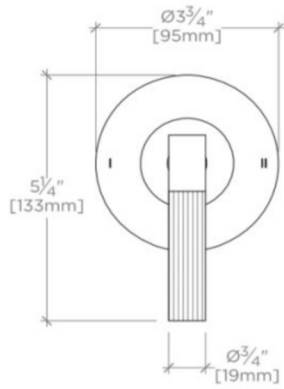

BOND

B2T12D

Bond Union Series Two Way Diverter Trim with Enamel Guilloche Lines Lever Handle

TECHNICAL DETAILS

ADA Compliance: Yes
Integrated Diverter: N
Number of Holes: One Hole
Primary Material: Brass

INSPIRATION

Modern bath designs infused with rare soul and artistry. Explore a range of statement-making elements: fittings, washstands, mirrors and more.

PRODUCT FEATURES

Lever Handle

For use with a Thermostatic shower system and two waterway outlets such as a handshower, shower head, and tub spout

Features Guilloche Lines combined with Enamel Lever Handle

Stocked in Nickel and Brass

Requires rough valve, sold separately: GUDV14

WATERWORKS

BOND

B2T12D

Bond Union Series Two Way Diverter Trim with Enamel Guilloche Lines Lever Handle

TOP VIEW SCALE: 3"=1'-0"

FRONT VIEW SCALE: 3"=1'-0"

SIDE VIEW SCALE: 3"=1'-0"