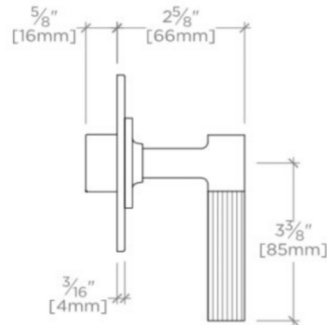

BOND

B2T12D

Bond Union Series Two Way Diverter Trim with Enamel Guilloche Lines Lever Handle

TECHNICAL DETAILS

ADA Compliance: Yes
Integrated Diverter: N
Number of Holes: One Hole
Primary Material: Brass

INSPIRATION

Modern bath designs infused with rare soul and artistry. Explore a range of statement-making elements: fittings, washstands, mirrors and more.

PRODUCT FEATURES

Lever Handle

For use with a Thermostatic shower system and two waterway outlets such as a handshower, shower head, and tub spout

Features Guilloche Lines combined with Enamel Lever Handle

Stocked in Nickel and Brass

Requires rough valve, sold separately: GUDV14

WATERWORKS

BOND

B2T12D

Bond Union Series Two Way Diverter Trim with Enamel Guilloche Lines Lever Handle

TOP VIEW SCALE: 3"=1'-0"

FRONT VIEW SCALE: 3"=1'-0"

SIDE VIEW SCALE: 3"=1'-0"