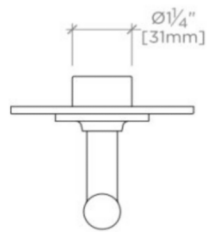

Features Guilloche Lines combined with Enamel Lever Handle

Stocked in Nickel and Brass

Requires rough valve, sold separately: GUDV14

WATERWORKS

BOND

B2T12D

Bond Union Series Two Way Diverter Trim with Enamel Guilloche Lines Lever Handle

TOP VIEW SCALE: 3"=1'-0"

FRONT VIEW SCALE: 3"=1'-0"

SIDE VIEW SCALE: 3"=1'-0"