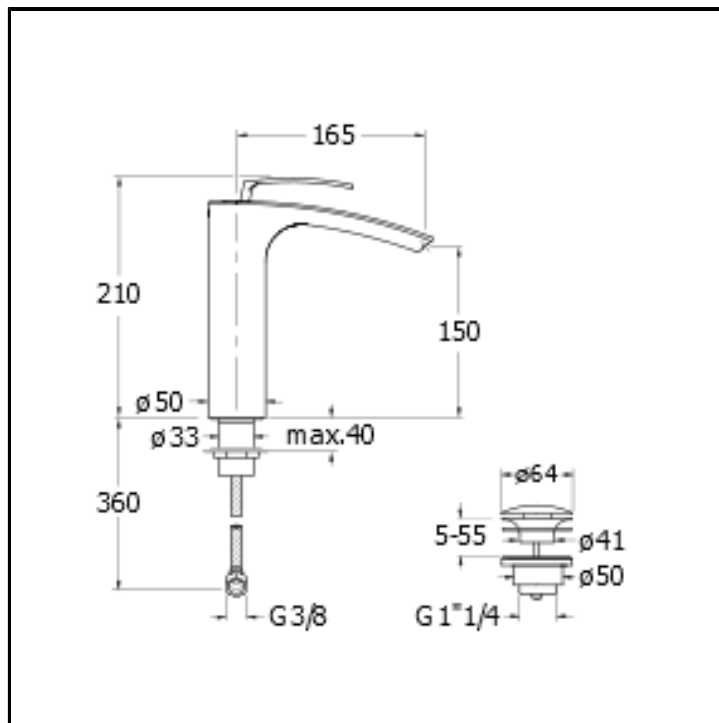

# CRIBO227

Basin mixer MEDIUM with 1"1/4 Up&Down waste - Free flow