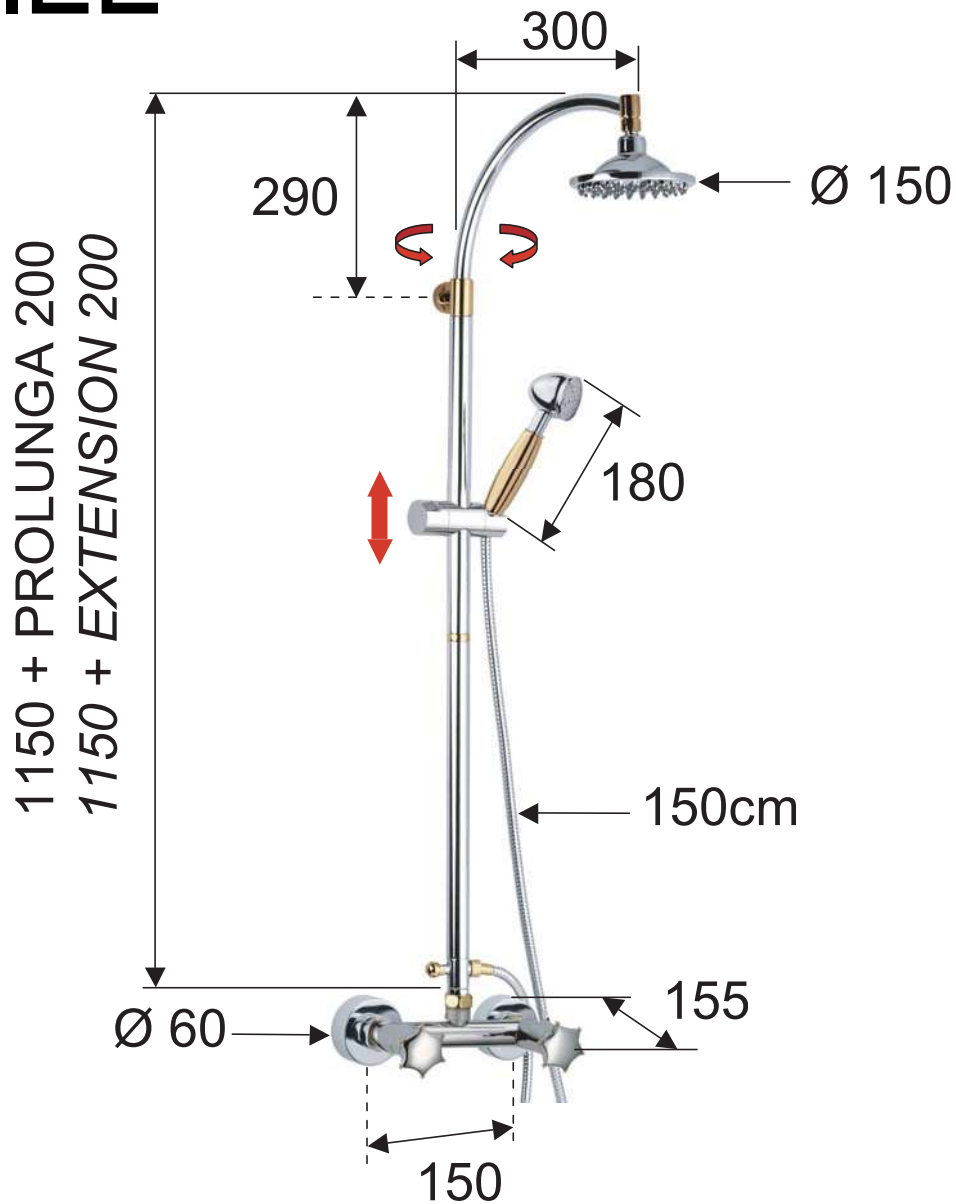

**DANIEL**

SCHEDA TECNICA TECHNICAL FEATURES

ART. COD.

**MI4436 CRDO**

**MATERIALI / MATERIALS**

OTTONE CROMATO / CHROME PLATED BRASS

OTTONE DORATO / YELLOW BRASS

**CROMATURA / CHROME PLATING**

UNI EN 248