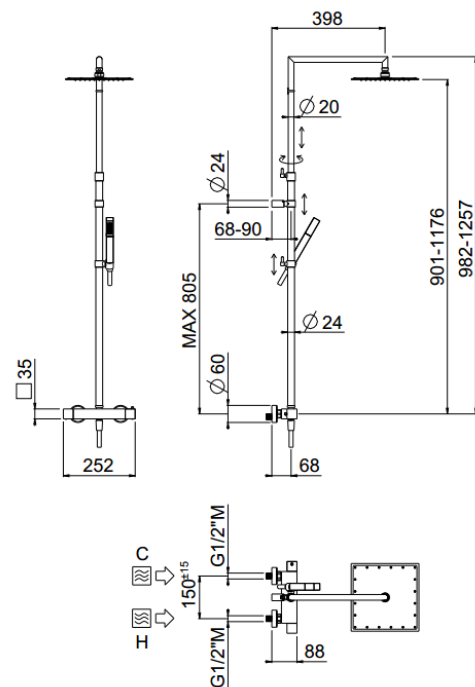

Extreme Square telescopic

Extreme Square telescopic, Extreme shower head
00-1221E-CR

TECHNICAL INFORMATION

Telescopic shower column including exposed thermostatic mixer with diverter, turning bar with adjustable mounting. Non-liming inspectable square shower head 190x190 in brass/stainless steel. ABS non-liming one jet square shower. Smooth double anti-torsion PVC flexible hose, cm 150. CHROME

Flow rate:
x rubinetto

PICTURE

SPARE PARTS

ORIC032
2 vie / ways

ORIC031
T°

FEATURES

Rain jet

Non-liming

adjustable
telescopic shower
column

double anti-
torsion

TECHNICAL DRAWING

FINISHINGS