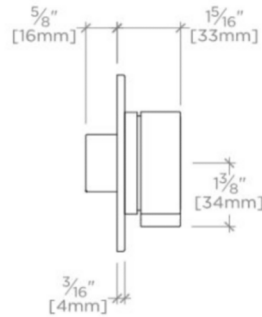

BOND

B2T130

Bond Solo Series Two Way Diverter Trim with Plain Knob Handle

TECHNICAL DETAILS

ADA Compliance: Yes
Integrated Diverter: N
Number of Holes: One Hole
Primary Material: Brass

INSPIRATION

Modern bath designs infused with rare soul and artistry. Explore a range of statement-making elements: fittings, washstands, mirrors and more.

Requires rough valve, sold separately: GUDV14

BOND

B2T130

Bond Solo Series Two Way Diverter Trim with Plain Knob Handle

TOP VIEW SCALE: 3"=1'-0"

FRONT VIEW SCALE: 3"=1'-0"

SIDE VIEW SCALE: 3"=1'-0"