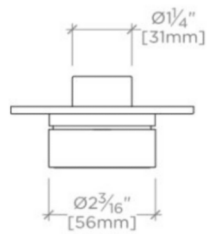

BOND

B2T130

Bond Solo Series Two Way Diverter Trim with Plain Knob Handle

TECHNICAL DETAILS

ADA Compliance: Yes
Integrated Diverter: N
Number of Holes: One Hole
Primary Material: Brass

INSPIRATION

Modern bath designs infused with rare soul and artistry. Explore a range of statement-making elements: fittings, washstands, mirrors and more.

PRODUCT FEATURES

Knob Handle

For use with a Thermostatic shower system and two waterway outlets such as a handshower, shower head, and tub spout

Features Plateable Knob Handles

Stocked in Chrome, Nickel, Brass and Dark Nickel

Requires rough valve, sold separately: GUDV14

BOND

B2T130

Bond Solo Series Two Way Diverter Trim with Plain Knob Handle

TOP VIEW SCALE: 3"=1'-0"

FRONT VIEW SCALE: 3"=1'-0"

SIDE VIEW SCALE: 3"=1'-0"