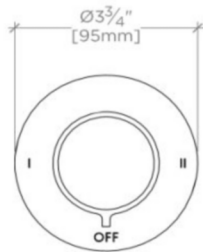

BOND

B2T130

Bond Solo Series Two Way Diverter Trim with Plain Knob Handle

TECHNICAL DETAILS

ADA Compliance: Yes
Integrated Diverter: N
Number of Holes: One Hole
Primary Material: Brass

INSPIRATION

Modern bath designs infused with rare soul and artistry. Explore a range of statement-making elements: fittings, washstands, mirrors and more.

PRODUCT FEATURES

Knob Handle

For use with a Thermostatic shower system and two waterway outlets such as a handshower, shower head, and tub spout

Features Plateable Knob Handles

Stocked in Chrome, Nickel, Brass and Dark Nickel

Requires rough valve, sold separately: GUDV14

BOND

B2T130

Bond Solo Series Two Way Diverter Trim with Plain Knob Handle

TOP VIEW SCALE: 3"=1'-0"

FRONT VIEW SCALE: 3"=1'-0"

SIDE VIEW SCALE: 3"=1'-0"