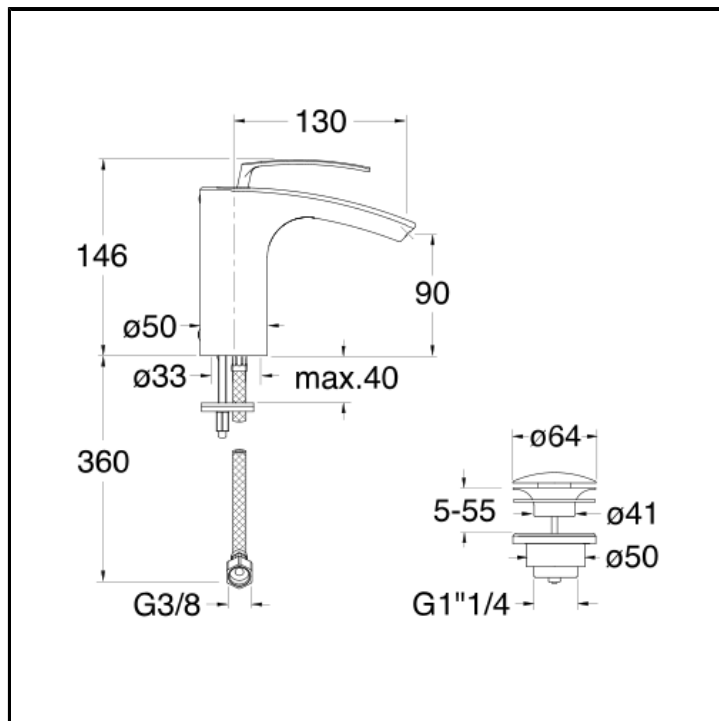

CRIBO220

Basin mixer REGULAR with 1"1/4 Up&Down waste - Free flow

FINITURE

Chrome

Yellow gold oro

FEATURES (MODEL NAME SIDE)

- Regular

COMMAND