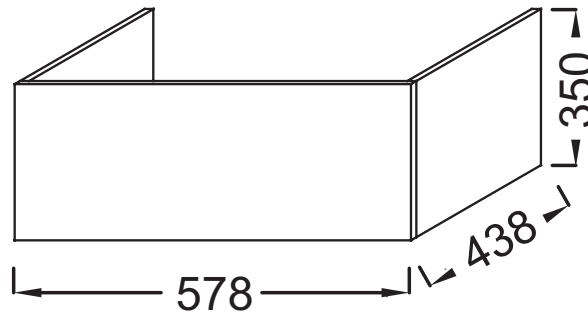

EB2363

Collection: TOLBIAC

Finish*:

ECD - Colorado Oak melamine

NGY - Grey melamine

NWT - White melamine

Features

- DIMENSIONS: 57.80 x 43.80 x 35 cm
- MATERIAL: Melamine
- STORAGE TYPE: Base
- WEIGHT: 4 kg
- INSTALLATION TYPE: Floor-standing
- ADDITIONAL INFORMATION: Supplied in a kit

Consumer benefits

- PERFECT FINISH: Several finish choices
- INGENIOUS: Helps conceal plumbing

Optional products

- EB2350: Base unit for vanity top
- EB2356: Base unit for vanity top

Technical drawing

Product Specification: Base. EB2363. Collection: TOLBIAC. DIMENSIONS: 57.80 x 43.80 x 35 cm. WEIGHT: 4 kg. MATERIAL: Melamine. INSTALLATION TYPE: Floor-standing. STORAGE TYPE: Base. ADDITIONAL INFORMATION: Supplied in a kit.