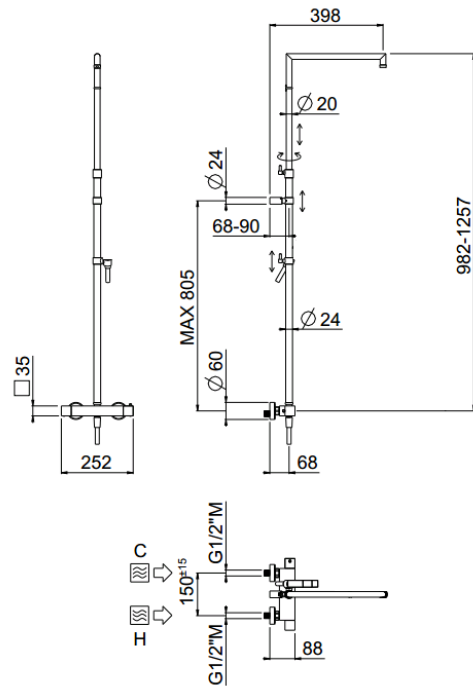

# Extreme Square telescopic

Extreme Square telescopic single shower column  
**01-0220E-CR**

## TECHNICAL INFORMATION

Telescopic shower column including exposed mixer with diverter, turning bar with adjustable mounting. Without shower and shower head. Smooth double anti-torsion PVC flexible hose, cm 150. CHROME

## PICTURE

## TECHNICAL DRAWING