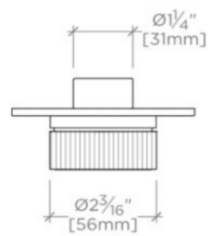

Features Linear Guilloche Etching Knob Handle

Stocked in Nickel and Brass

Requires rough valve, sold separately: GUDV14

BOND

B2T14A

Bond Tandem Series Two Way Diverter Trim with Guilloche Lines Knob Handle

TOP VIEW SCALE: 3"=1'-0"

FRONT VIEW SCALE: 3"=1'-0"

SIDE VIEW SCALE: 3"=1'-0"