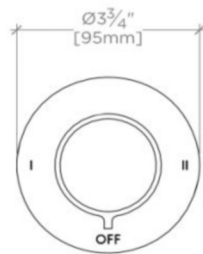

Modern bath designs infused with rare soul and artistry. Explore a range of statement-making elements: fittings, washstands, mirrors and more.

PRODUCT FEATURES

Knob Handle

For use with a Thermostatic shower system and two waterway outlets such as a handshower, shower head, and tub spout

Features Linear Guilloche Etching Knob Handle

Stocked in Nickel and Brass

Requires rough valve, sold separately: GUDV14

BOND

B2T14A

Bond Tandem Series Two Way Diverter Trim with Guilloche Lines Knob Handle

TOP VIEW SCALE: 3"=1'-0"

FRONT VIEW SCALE: 3"=1'-0"

SIDE VIEW SCALE: 3"=1'-0"