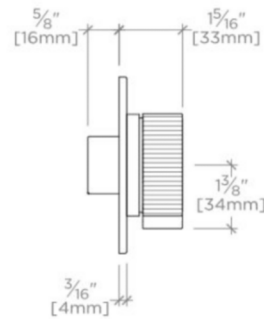

Features Linear Guilloche Etching Knob Handle

Stocked in Nickel and Brass

Requires rough valve, sold separately: GUDV14

BOND

B2T14A

Bond Tandem Series Two Way Diverter Trim with Guilloche Lines Knob Handle

TOP VIEW SCALE: 3"=1'-0"

FRONT VIEW SCALE: 3"=1'-0"

SIDE VIEW SCALE: 3"=1'-0"