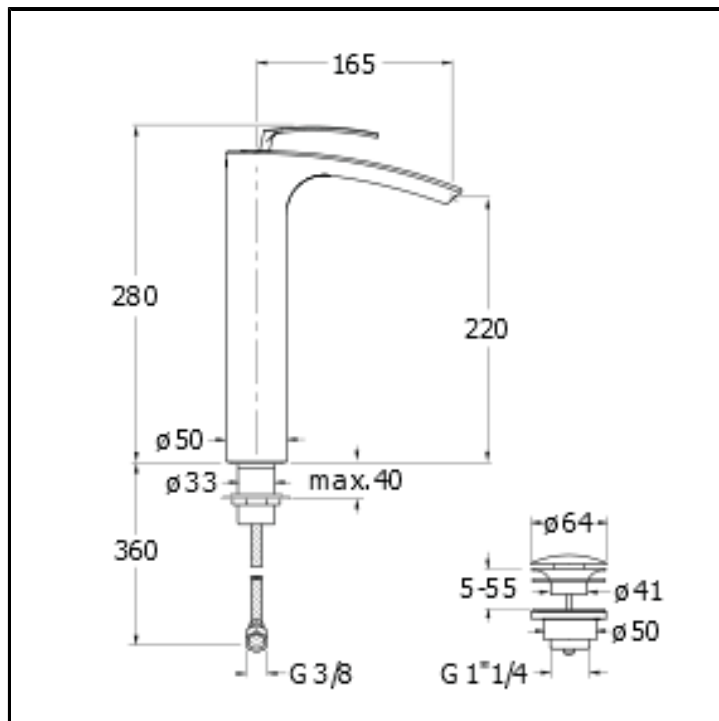

CRIBO228

Basin mixer TALL with 1"1/4 Up&Down waste - Free flow

FINITURE

Chrome

Yellow gold oro

FEATURES (MODEL NAME SIDE)

- Tall

FEATURES FROM TECHNOLOGIES