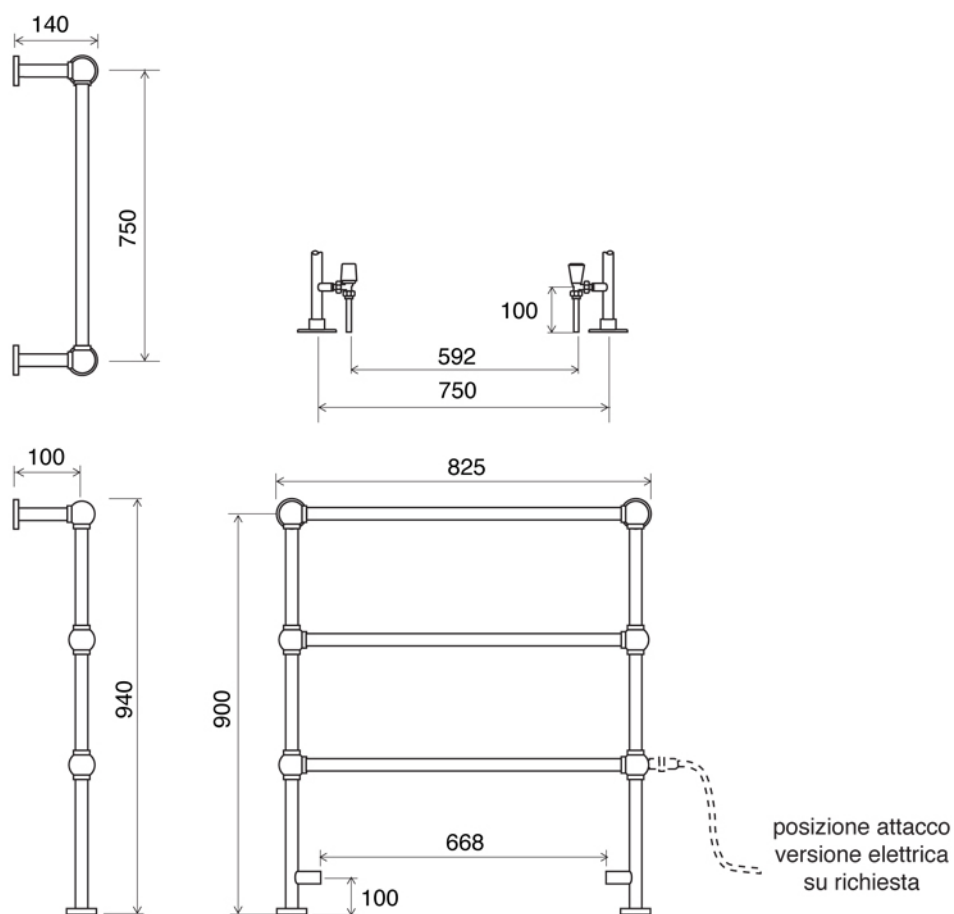

TOWELWARMER Collection	
Code	Description
9076-C 9077-I/N/O/OR 9077-B/ND/R	<p>Portobello 1 towel warmer 940x675 mm (244 W - 210 Kcal/h t 50°)</p> <p>Chrome Incalux, Nickel, Dark Gold, Rose Gold Bronze, Dark Nickel, Copper</p>

Verona - Italy
 tel. +39 045 8006917
 fax. +39 045 8020111
 gentry-home.com

TOWELWARMER Collection	
Code	Description
9127-C 9128-I/N/O/OR 9128-B/ND/R	Valves (pair) Chrome Incalux, Nickel, Dark Gold, Rose Gold Bronze, Dark Nickel, Copper Fittings available 12/14/16 copper 12/14/16 covered
9126	Electrical element complete with thermostatic control