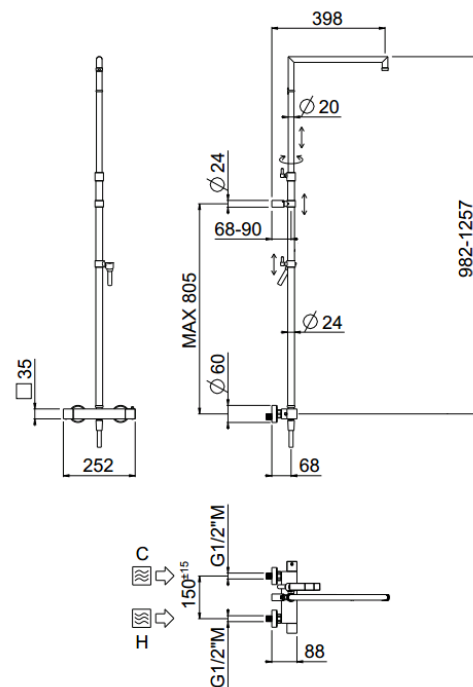

## TECHNICAL INFORMATION

Telescopic shower column including exposed thermostatic mixer with diverter, turning bar with adjustable mounting. Without shower and shower head. Smooth double anti-torsion PVC flexible hose, cm 150. CHROME

## TECHNICAL DRAWING