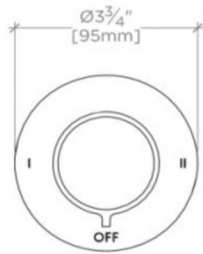

Features Two-Tone Knob Handle

Stocked in Nickel and Brass

Requires rough valve, sold separately: GUDV14

BOND

B2T14B

Bond Tandem Series Two Way Diverter Trim with Two-Tone Guilloche Lines Knob Handle

TOP VIEW SCALE: 3"=1'-0"

FRONT VIEW SCALE: 3"=1'-0"

SIDE VIEW SCALE: 3"=1'-0"