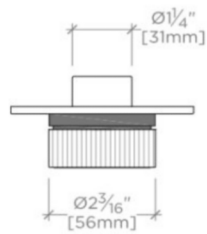

Features Two-Tone Knob Handle

Stocked in Nickel and Brass

Requires rough valve, sold separately: GUDV14

BOND

B2T14B

Bond Tandem Series Two Way Diverter Trim with Two-Tone Guilloche Lines Knob Handle

TOP VIEW SCALE: 3"=1'-0"

FRONT VIEW SCALE: 3"=1'-0"

SIDE VIEW SCALE: 3"=1'-0"