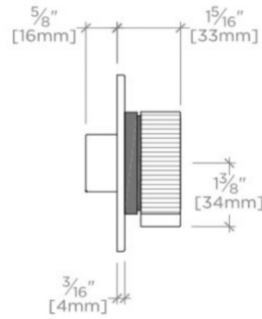

Features Two-Tone Knob Handle

Stocked in Nickel and Brass

Requires rough valve, sold separately: GUDV14

BOND

B2T14B

Bond Tandem Series Two Way Diverter Trim with Two-Tone Guilloche Lines Knob Handle

TOP VIEW SCALE: 3"=1'-0"

FRONT VIEW SCALE: 3"=1'-0"

SIDE VIEW SCALE: 3"=1'-0"