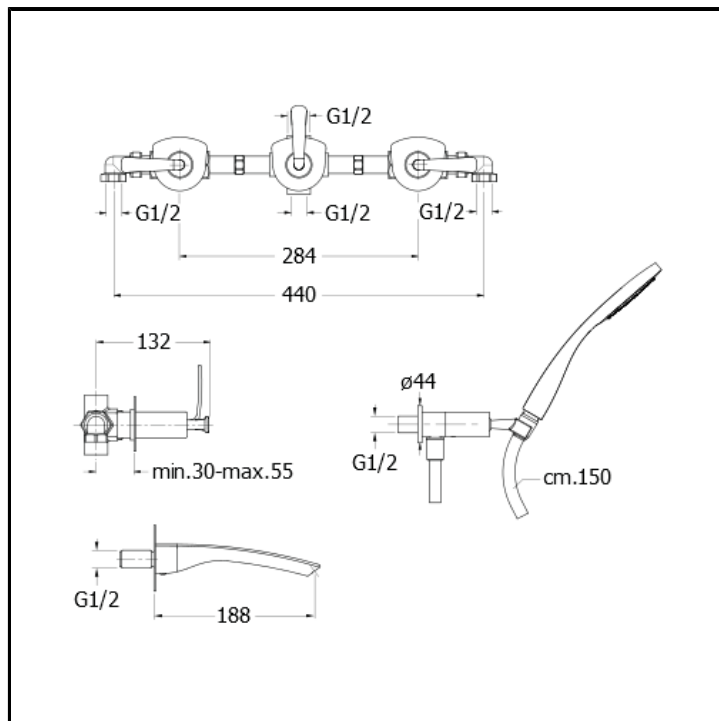

Complete 3 hole concealed bath mixer with spout, LONG LIFE flexible hose and adjustable anti-lime hand shower - Free flow

FINITURE

Chrome

Yellow gold oro

CHARACTERISTICS

-

FEATURES FROM TECHNOLOGIES

-