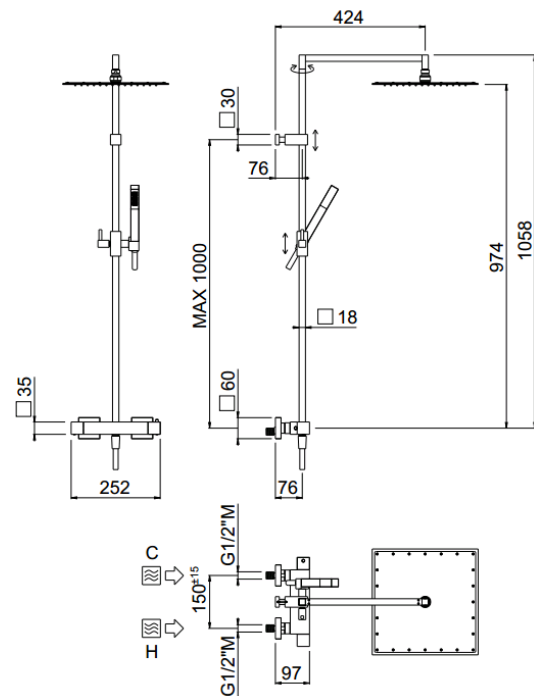

Extreme

Extreme, MySlim inspectable shower head
00-1213E-CR

TECHNICAL INFORMATION

Square shower column including exposed thermostatic mixer with diverter, turning bar with adjustable mounting. Non-liming inspectable square ultra-thin shower head 300x300 in chromed stainless steel. ABS non-liming one jet square shower. Smooth double anti-torsion PVC flexible hose, cm 150. CHROME

Flow rate:
x rubinetto

PICTURE

SPARE PARTS

ORIC032
2 vie / ways

ORIC031
T°

FEATURES

Rain jet

Non-liming

double anti-torsion

adjustable column

inspectable square

TECHNICAL DRAWING

FINISHINGS