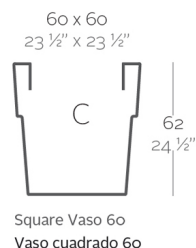

Finishes

SIMPLE

Ref. 41560

Matt finishes pot one wall

LACQUERED

Ref. 41560F

Lacquered Polyethylene

COLOR	LACQUERED / LACADO	SIMPLE
ICE		
WHITE		
BLACK		
BRONZE		
STEEL		
ANTHRACITE		
RED		
PISTACHIO		
ORANGE		
KAKI		
NAVY		
PLUM		
TAUPE		
ECRU		
BEIGE		
CHAMPAGNE