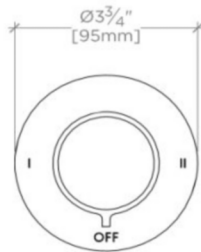

BOND

B2T14D

Bond Union Series Two Way Diverter Trim with Enamel Guilloche Lines Knob Handle

TECHNICAL DETAILS

ADA Compliance: Yes
Integrated Diverter: N
Number of Holes: One Hole
Primary Material: Brass

INSPIRATION

Modern bath designs infused with rare soul and artistry. Explore a range of statement-making elements: fittings, washstands, mirrors and more.

PRODUCT FEATURES

Knob Handle

For use with a Thermostatic shower system and two waterway outlets such as a handshower, shower head, and tub spout

Features Guilloche Lines combined with Enamel Knob Handle

Stocked in Nickel and Brass

Requires rough valve, sold separately: GUDV14

WATERWORKS

BOND

B2T14D

Bond Union Series Two Way Diverter Trim with Enamel Guilloche Lines Knob Handle

TOP VIEW SCALE: 3"=1'-0"

FRONT VIEW SCALE: 3"=1'-0"

SIDE VIEW SCALE: 3"=1'-0"