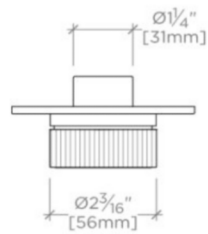

Features Guilloche Lines combined with Enamel Knob Handle

Stocked in Nickel and Brass

Requires rough valve, sold separately: GUDV14

WATERWORKS

BOND

B2T14D

Bond Union Series Two Way Diverter Trim with Enamel Guilloche Lines Knob Handle

TOP VIEW SCALE: 3"=1'-0"

FRONT VIEW SCALE: 3"=1'-0"

SIDE VIEW SCALE: 3"=1'-0"