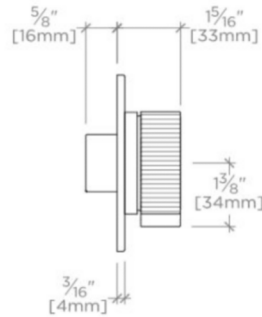

BOND

B2T14D

Bond Union Series Two Way Diverter Trim with Enamel Guilloche Lines Knob Handle

TECHNICAL DETAILS

ADA Compliance: Yes
Integrated Diverter: N
Number of Holes: One Hole
Primary Material: Brass

INSPIRATION

Features Guilloche Lines combined with Enamel Knob Handle

Stocked in Nickel and Brass

Requires rough valve, sold separately: GUDV14

WATERWORKS

BOND

B2T14D

Bond Union Series Two Way Diverter Trim with Enamel Guilloche Lines Knob Handle

TOP VIEW SCALE: 3"=1'-0"

FRONT VIEW SCALE: 3"=1'-0"

SIDE VIEW SCALE: 3"=1'-0"