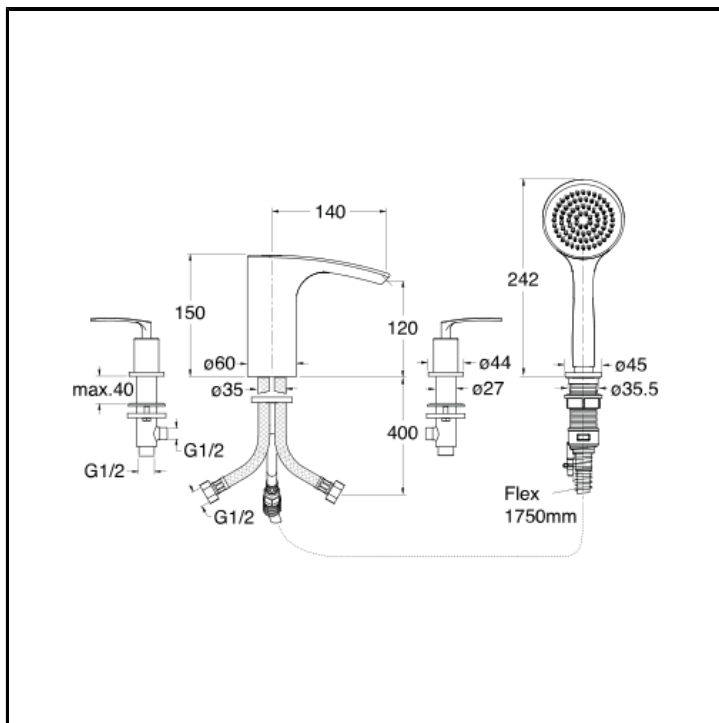

CRIBO126

4 hole deck mounted bath mixer with diverter, spout, pull-out anti-lime hand shower and FOLLOW ME - Free flow

FINITURE

Chrome

Yellow gold oro

CHARACTERISTICS

-

FEATURES FROM TECHNOLOGIES

-

COMMAND

- Bicomando

INSTALLATION

- Tub edge

TYPOLOGY

-

ENVIRONMENT