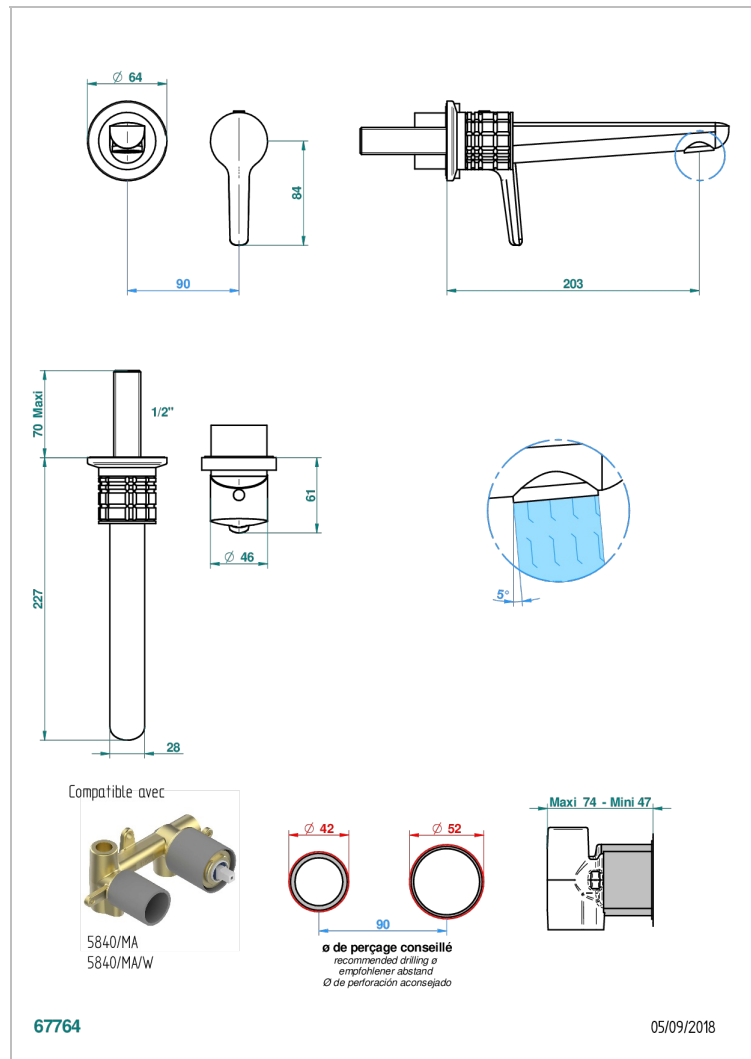

SYSTEM METAL QUADRILLE

G9E-6541B

THG
PARIS

Trim only for Built-in basin mixer with spout (two x 1/2" inlets and one 1/2" outlet), without waste

ХАРАКТЕРИСТИКИ

- System métal quadrillé
- Trim only for Built-in basin mixer with spout (two x 1/2" inlets and one 1/2" outlet), without waste