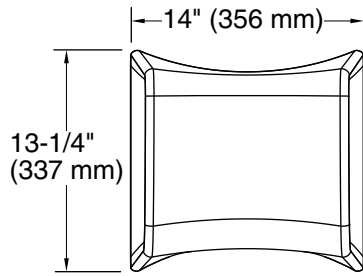

**Choreograph®**  
Freestanding Shower Stool  
**K-97632**

**Features**

- Elevates you to the ideal showering position for maximum water pressure and minimal heat loss.
- One-piece construction designed for water drainage and easy cleaning.
- Can be used inside and outside the shower.
- Rated to a static weight of 300 lbs.
- Polypropylene construction.

### Technical Information

All product dimensions are nominal.