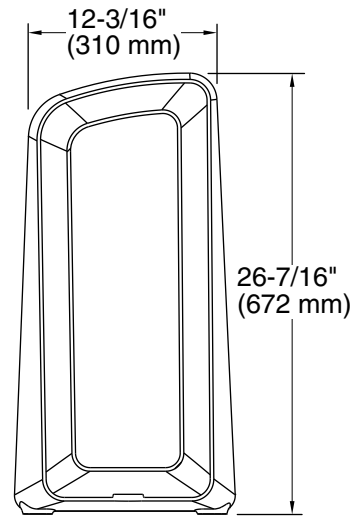

**Choreograph®**  
Freestanding Shower Stool  
**K-97632**

**Features**

- Elevates you to the ideal showering position for maximum water pressure and minimal heat loss.
- One-piece construction designed for water drainage and easy cleaning.
- Can be used inside and outside the shower.
- Rated to a static weight of 300 lbs.
- Polypropylene construction.

### Technical Information

All product dimensions are nominal.