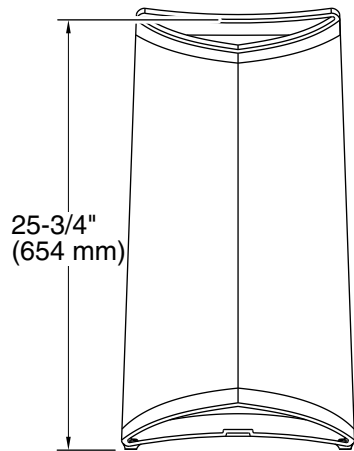

**Choreograph®**  
Freestanding Shower Stool  
**K-97632**

**Features**

- Elevates you to the ideal showering position for maximum water pressure and minimal heat loss.
- One-piece construction designed for water drainage and easy cleaning.
- Can be used inside and outside the shower.
- Rated to a static weight of 300 lbs.
- Polypropylene construction.

### Technical Information

All product dimensions are nominal.