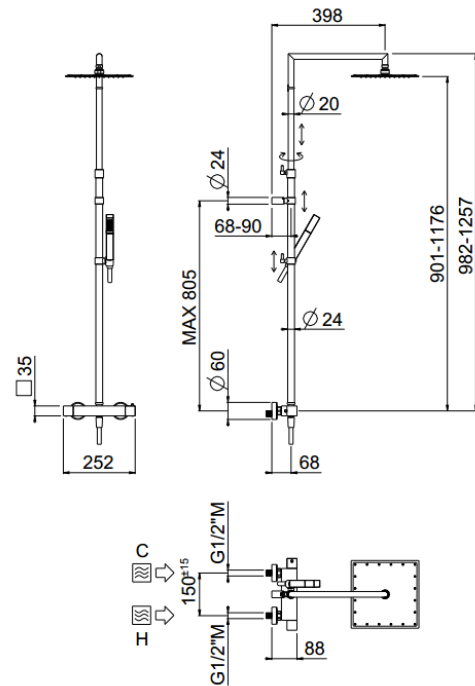

Extreme Square telescopic

Extreme Square telescopic, Extreme shower head
01-1222E-CR

TECHNICAL INFORMATION

Telescopic shower column including exposed mixer with diverter, turning bar with adjustable mounting. Non-liming inspectable square shower head 190x190 in brass/stainless steel. Brass non-liming inspectable one jet square shower. Smooth double anti-torsion PVC flexible hose, cm 150. CHROME

Flow rate:
x rubinetto

PICTURE

SPARE PARTS

ORIC032
2 vie / ways

ORIC035
T°

FEATURES

Rain jet

Non-liming

adjustable
telescopic shower
column

double anti-
torsion

TECHNICAL DRAWING

FINISHINGS