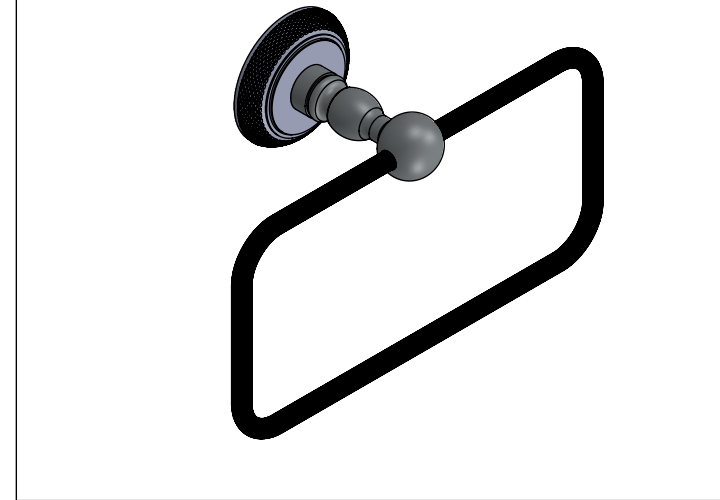

**Collection : Alizé Ciselé**

**Porte-serviette rectangle, mural. - Wall mounted towel rectangular.**

Ref : C38-511

**CRISTAL & BRONZE**

PARIS · 1937

09/07/2020-1