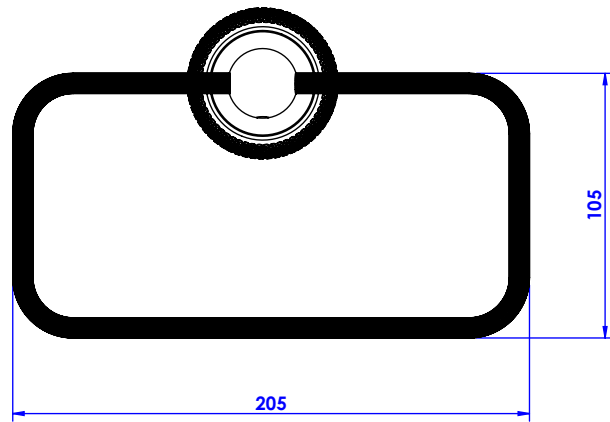

**Collection : Alizé Ciselé**

**Porte-serviette rectangle, mural. - Wall mounted towel rectangular.**

Ref : C38-511

**CRISTAL & BRONZE**

PARIS · 1937

09/07/2020-1