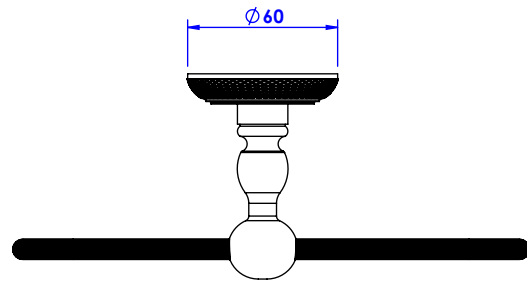

**Collection : Alizé Ciselé**

**Porte-serviette rectangle, mural. - Wall mounted towel rectangular.**

Ref : C38-511

**CRISTAL & BRONZE**

PARIS · 1937

09/07/2020-1