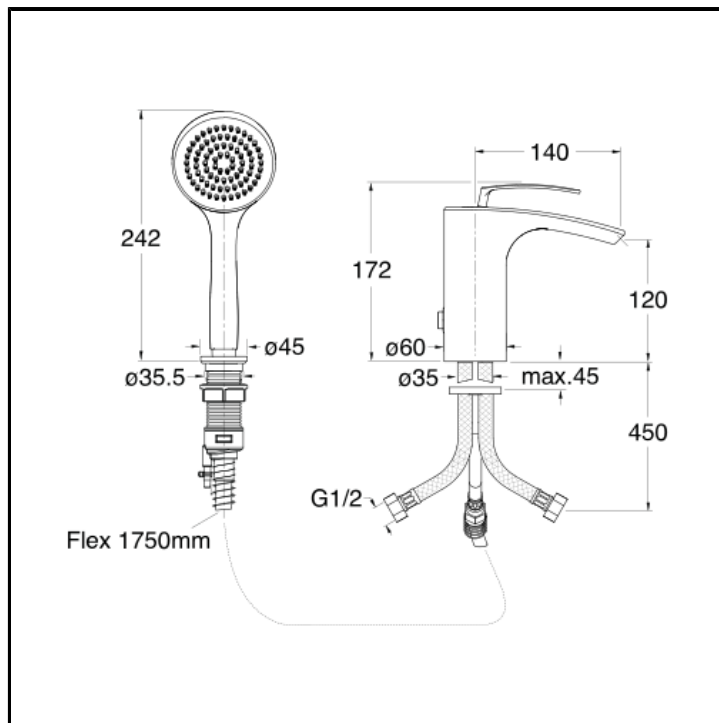

2 hole deck mounted bath mixer with diverter, pull-out anti-lime hand shower and FOLLOW ME - Free flow

FINITURE

 Chrome

 Yellow gold oro

CHARACTERISTICS

-

FEATURES FROM TECHNOLOGIES

-

COMMAND

- Monocontrol

INSTALLATION

- Tub edge

TPOLOGY

-

ENVIRONMENT

- Bathroom