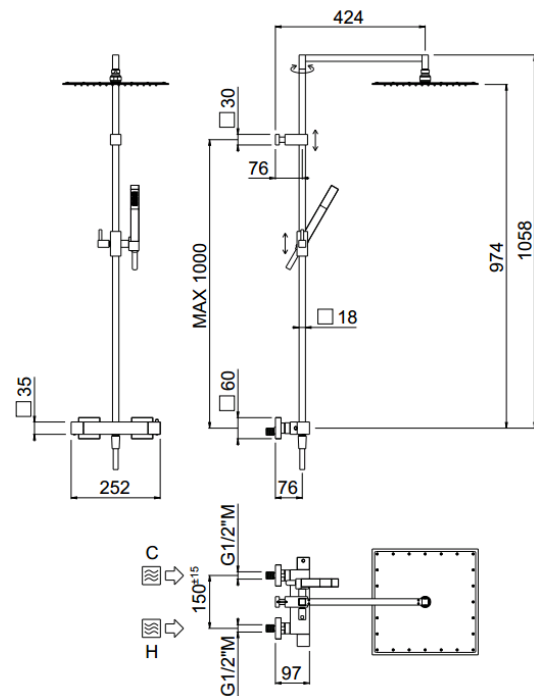

Extreme

Extreme, MySlim inspectable shower head
01-1213E-CR

TECHNICAL INFORMATION

Square shower column including exposed mixer with diverter, turning bar with adjustable mounting. Non-liming inspectable square ultra-thin shower head 300x300 in chromed stainless steel. ABS non-liming one jet square shower. Smooth double anti-torsion PVC flexible hose, cm 150. CHROME

Flow rate:
x rubinetto

PICTURE

SPARE PARTS

ORIC032
2 vie / ways

ORIC035
T°

FEATURES

Rain jet

Non-liming

double anti-torsion

adjustable column

inspectable square

TECHNICAL DRAWING

FINISHINGS