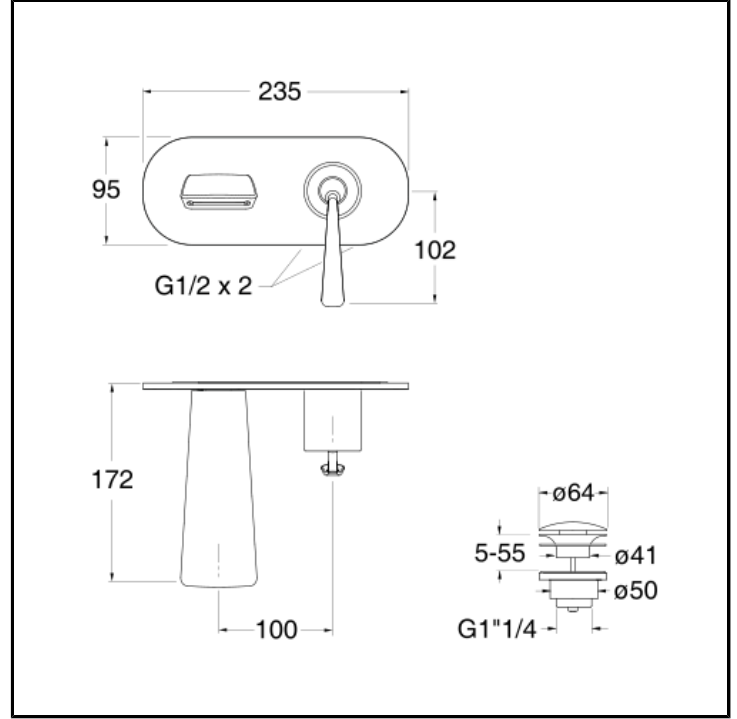

CRIBO256

Wall mounted basin mixer REGULAR external parts for CRICS200 (right side) - CRICS201 (left side) with 1"1/4 Up&Down waste and metal plate - Free flow

FINITURE

 Chrome

 Yellow gold oro

FEATURES (MODEL NAME SIDE)