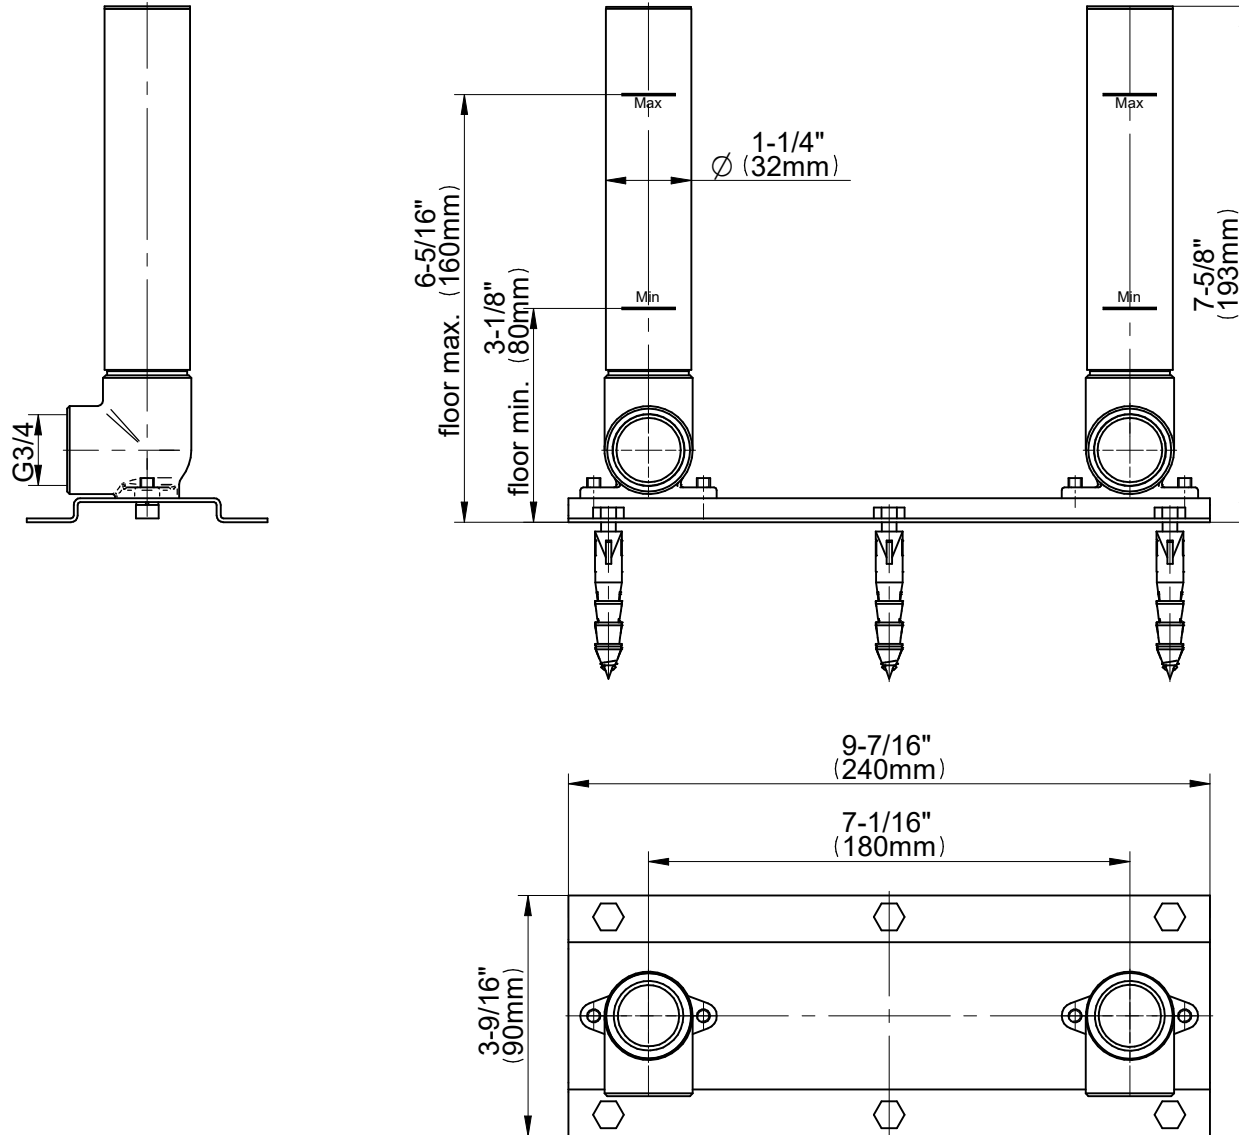

E-1065

VIGNOLA Series

GRAFF[®]
Art of Bath