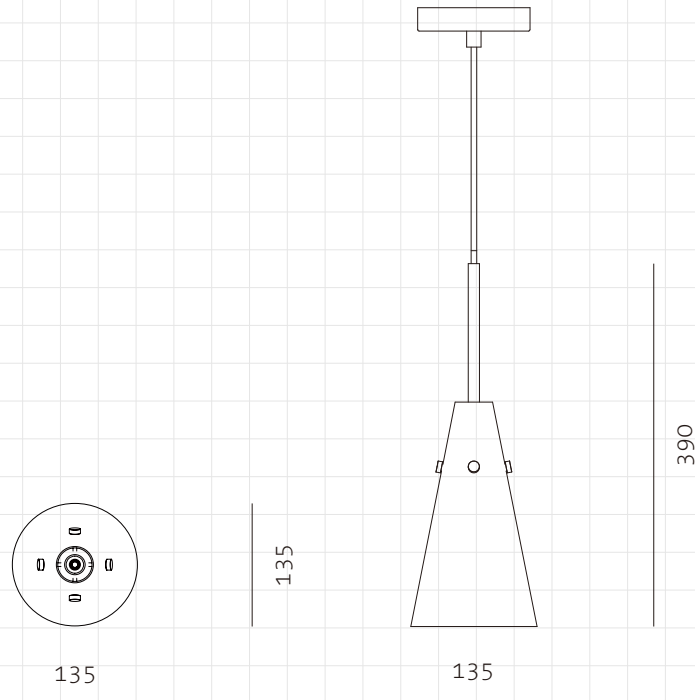

## Yama Pendant Metal Small

**CODE**  
**DIMENSIONS**

YA-P120-S  
Ø135 x H390mm

**NET WEIGHT**  
**ENVIRONMENT**  
**MATERIALS**

0.60 kg  
Indoor  
Powder coated aluminium shade, brass plated stainless steel structure  
\*Please refer to website or contact your local representative for complete material swatches.

**LIGHT SOURCE**  
**CABLE LENGTH**  
**CERTIFICATIONS**

CE/ETL/CCC:G9, 5w  
3m  
ETL (110-120VAC 50/60Hz) | CE (220-240V~50Hz) | CCC (220-240V~50Hz)

**SHIPPING**

<b>Package</b>	Assembled		
<b>Package Qty</b>	1 pcs/box		
<b>Packaging</b>	<b>Measurement (mm)</b>	<b>Volume (cbm)</b>	<b>Gross Weight (kg)</b>
<b>FCL/LCL/AIR</b>	W340 x D370 x H200	0.03	1.37