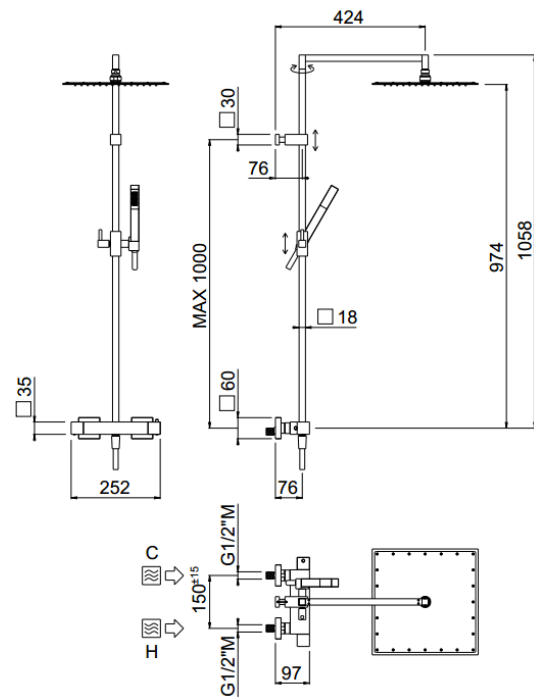

Extreme

Extreme, MySlim inspectable shower head
00-1202E-CR

TECHNICAL INFORMATION

Square shower column including exposed thermostatic mixer with diverter, turning bar with adjustable mounting. Non-liming inspectable square ultra-thin shower head 240x240 in chromed stainless steel. Brass non-liming inspectable one jet square shower. Smooth double anti-torsion PVC flexible hose, cm 150. CHROME

Flow rate:
x rubinetto

PICTURE

SPARE PARTS

ORIC032
2 vie / ways

ORIC031
T°

FEATURES

Rain jet

Non-liming

double anti-torsion

adjustable column

inspectable square

TECHNICAL DRAWING

FINISHINGS