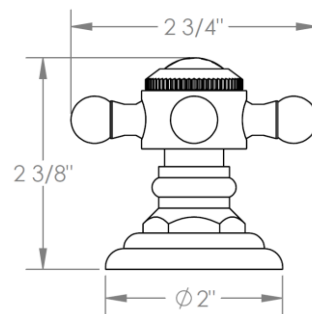

ADDITIONAL HANDLE OPTIONS

S2 - WALTHAM

SWA - DARIEN

V - WALES