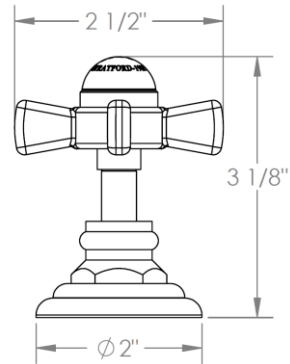

321-DTC-__

Trim for Deck Mounted Valve

Porcelain cross and lever buttons engraved "COLD"

For use with SS-508-C concealed rough

ADDITIONAL HANDLE OPTIONS

S1 - PRESTON

S2 - WALTHAM

SWA - DARIEN