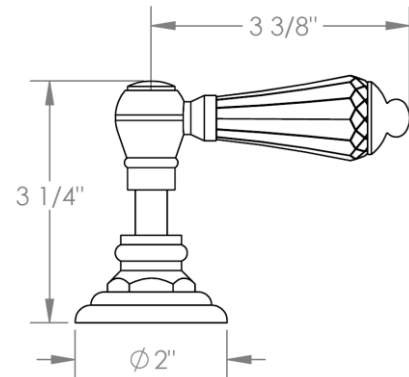

321-DTC-__

Trim for Deck Mounted Valve

Porcelain cross and lever buttons engraved "COLD"

For use with SS-508-C concealed rough

ADDITIONAL HANDLE OPTIONS

S1 - PRESTON

S2 - WALTHAM

SWA - DARIEN