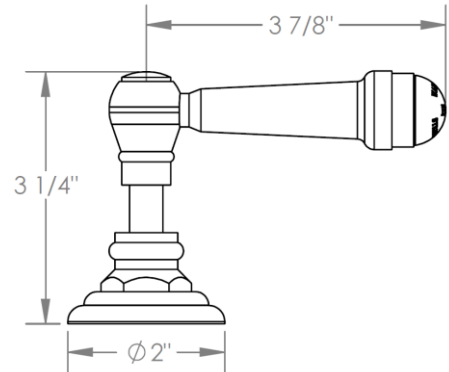

321-DTC-__

Trim for Deck Mounted Valve

Porcelain cross and lever buttons engraved "COLD"

For use with SS-508-C concealed rough

ADDITIONAL HANDLE OPTIONS

S1 - PRESTON

S2 - WALTHAM

SWA - DARIEN