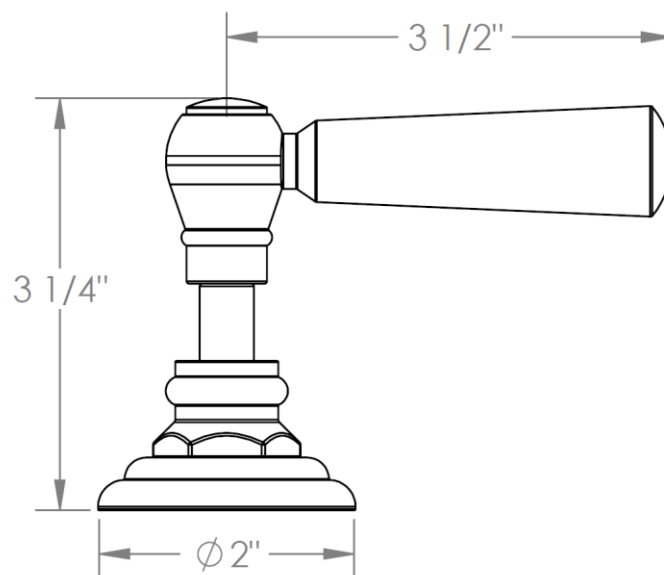

321-DTC-__

Trim for Deck Mounted Valve

Porcelain cross and lever buttons engraved "COLD"

For use with SS-508-C concealed rough

ADDITIONAL HANDLE OPTIONS

S1 - PRESTON

S2 - WALTHAM

SWA - DARIEN