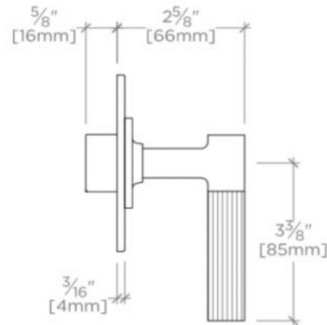

BOND

B3T12A

Bond Tandem Series Three Way Diverter Trim with Guilloche Lines
Lever Handle

TECHNICAL DETAILS

ADA Compliance: Yes
Integrated Diverter: N
Number of Holes: One Hole
Primary Material: Brass

INSPIRATION

Modern bath designs infused with rare soul and artistry. Explore a range of statement-making elements: fittings, washstands, mirrors and more.

PRODUCT FEATURES

Lever Handle

For use with a Thermostatic shower system and three waterway outlets such as a handshower, shower head, and tub spout

Features Linear Guilloche Etching Lever Handle

Stocked in Nickel and Brass

Requires rough valve, sold separately: GUDV66

BOND

B3T12A

Bond Tandem Series Three Way Diverter Trim with Guilloche Lines
Lever Handle

TOP VIEW SCALE: 3"=1'-0"

FRONT VIEW SCALE: 3"=1'-0"

SIDE VIEW SCALE: 3"=1'-0"