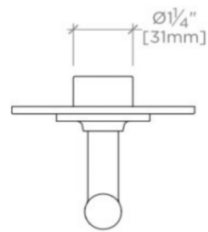

Features Linear Guilloche Etching Lever Handle

Stocked in Nickel and Brass

Requires rough valve, sold separately: GUDV66

BOND

B3T12A

Bond Tandem Series Three Way Diverter Trim with Guilloche Lines
Lever Handle

TOP VIEW SCALE: 3"=1'-0"

FRONT VIEW SCALE: 3"=1'-0"

SIDE VIEW SCALE: 3"=1'-0"