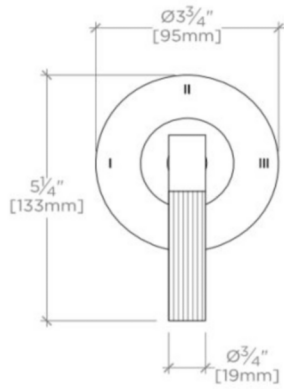

BOND

B3T12A

Bond Tandem Series Three Way Diverter Trim with Guilloche Lines
Lever Handle

TECHNICAL DETAILS

ADA Compliance: Yes
Integrated Diverter: N
Number of Holes: One Hole
Primary Material: Brass

INSPIRATION

Features Linear Guilloche Etching Lever Handle

Stocked in Nickel and Brass

Requires rough valve, sold separately: GUDV66

BOND

B3T12A

Bond Tandem Series Three Way Diverter Trim with Guilloche Lines
Lever Handle

TOP VIEW SCALE: 3"=1'-0"

FRONT VIEW SCALE: 3"=1'-0"

SIDE VIEW SCALE: 3"=1'-0"