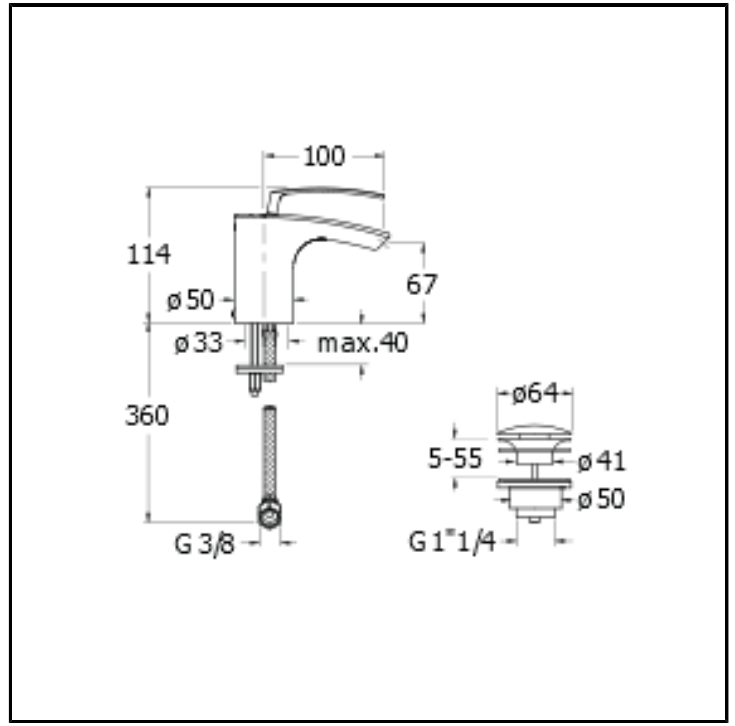

CRIBO320

Bidet mixer with 1"1/4 Up&Down waste - Free flow

FINITURE

 Chrome

 Yellow gold oro

COMMAND

- Monocontrol

INSTALLATION