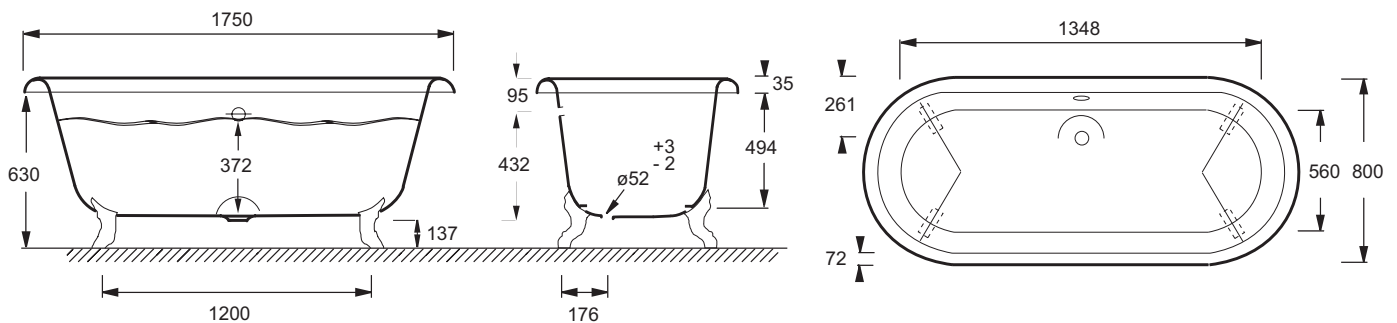

CLEO - Freestanding cast iron bath 175 x 80 cm

E29014

Collection: CLEO

Finish*:

MGB - Intense grey

Main features:

Features

- DIMENSIONS: 175 x 80 cm
- MATERIAL: Cast iron
- VOLUME (L): 271/201
- WASTE DIAMETER: 5,2 cm
- STEP: Not supplied
- OPTIONAL COORDINATING PANEL: No
- BATH WELL WIDTH: 47 cm
- CAN BE EQUIPPED WITH A WHIRLPOOL SYSTEM: No
- FREESTANDING INSTALLATION: On ball or claw feet
- WEIGHT: 146.4 kg
- INSTALLATION TYPE: Freestanding
- SHAPE: Oval
- FEET: Not supplied
- WASTE : Not supplied
- BATH WELL LENGTH: 135 cm
- TWO-PERSON BATH: Yes
- GUARANTEE: 25 years

Required products

- E4010N: Set of 4 feet
- E7807: Pop-up waste

Technical drawing

Product Specification: Freestanding cast iron bath 175 x 80 cm. E29014. Collection: CLEO. DIMENSIONS: 175 x 80 cm. WEIGHT: 146.4 kg. MATERIAL: Cast iron. INSTALLATION TYPE: Freestanding. VOLUME (L): 271/201. SHAPE: Oval. WASTE DIAMETER: 5,2 cm. FEET: Not supplied. STEP: Not supplied. WASTE : Not supplied. OPTIONAL COORDINATING PANEL: No. BATH WELL LENGTH: 135 cm. BATH WELL WIDTH: 47 cm. TWO-PERSON BATH: Yes. CAN BE EQUIPPED WITH A WHIRLPOOL SYSTEM: No. GUARANTEE: 25 years. FREESTANDING INSTALLATION: On ball or claw feet.