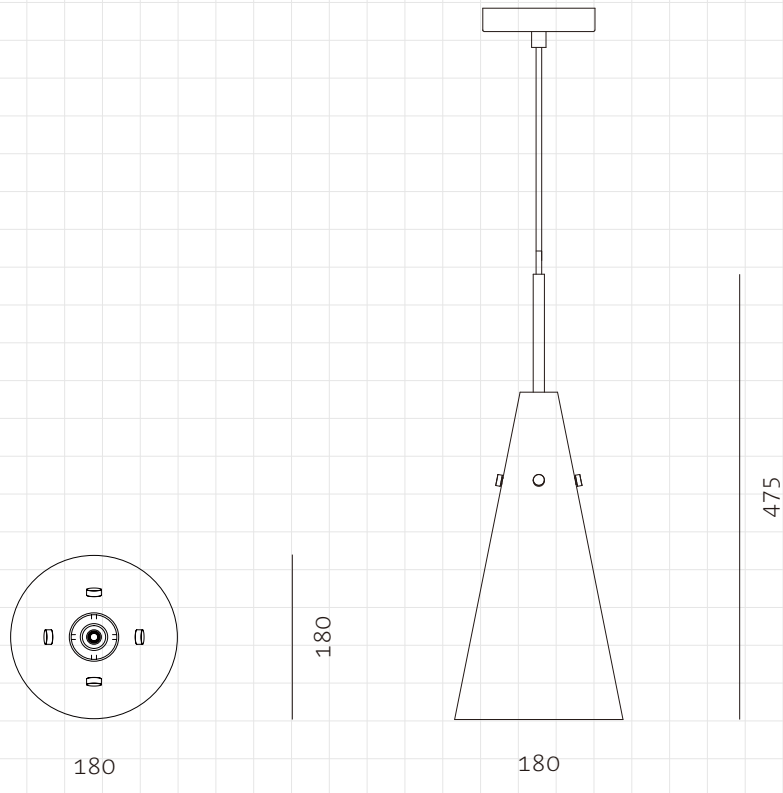

Yama Pendant Glass Middle

CODE
DIMENSIONS

YA-P110-M
Ø180 x H475mm

NET WEIGHT
ENVIRONMENT
MATERIALS

1.60 kg
Indoor
Glass shade, brass plated stainless steel structure
*Please refer to website or contact your local representative for complete material swatches.

LIGHT SOURCE
CABLE LENGTH
CERTIFICATIONS

CCC/CE Version:E14 | ETL Vesion:E12, 5.5w
3m
ETL (110-120VAC 50/60Hz) | CE (220-240V~50Hz) | CCC (220-240V~50Hz)

SHIPPING

| | | | |
|--------------------|-------------------------|---------------------|--------------------------|
| Package | Assembled | | |
| Package Qty | 1 pcs/box | | |
| Packaging | Measurement (mm) | Volume (cbm) | Gross Weight (kg) |
| FCL/LCL/AIR | W440 x D410 x H250 | 0.05 | 2.74 |