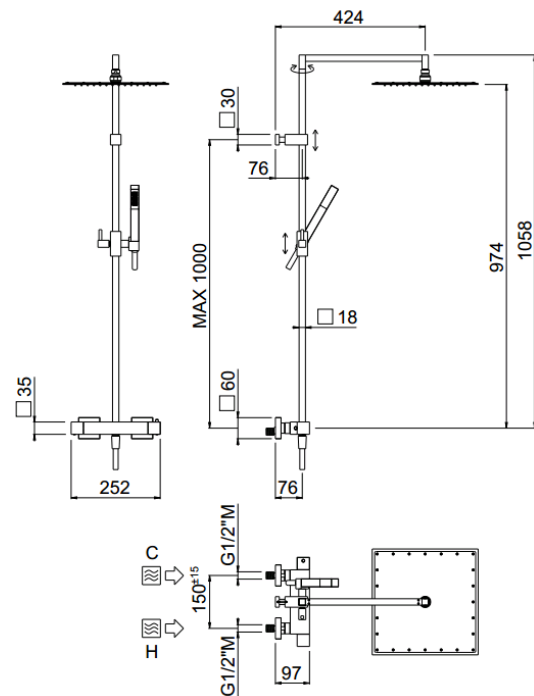

Extreme

Extreme, MySlim inspectable shower head
01-1203E-CR

TECHNICAL INFORMATION

Square shower column including exposed mixer with diverter, turning bar with adjustable mounting. Non-liming inspectable square ultra-thin shower head 300x300 in chromed stainless steel. Brass non-liming inspectable one jet square shower. Smooth double anti-torsion PVC flexible hose, cm 150. CHROME

Flow rate:
x rubinetto

PICTURE

SPARE PARTS

ORIC032
2 vie / ways

ORIC035
T°

FEATURES

Rain jet

Non-liming

double anti-torsion

adjustable column

inspectable square

TECHNICAL DRAWING

FINISHINGS