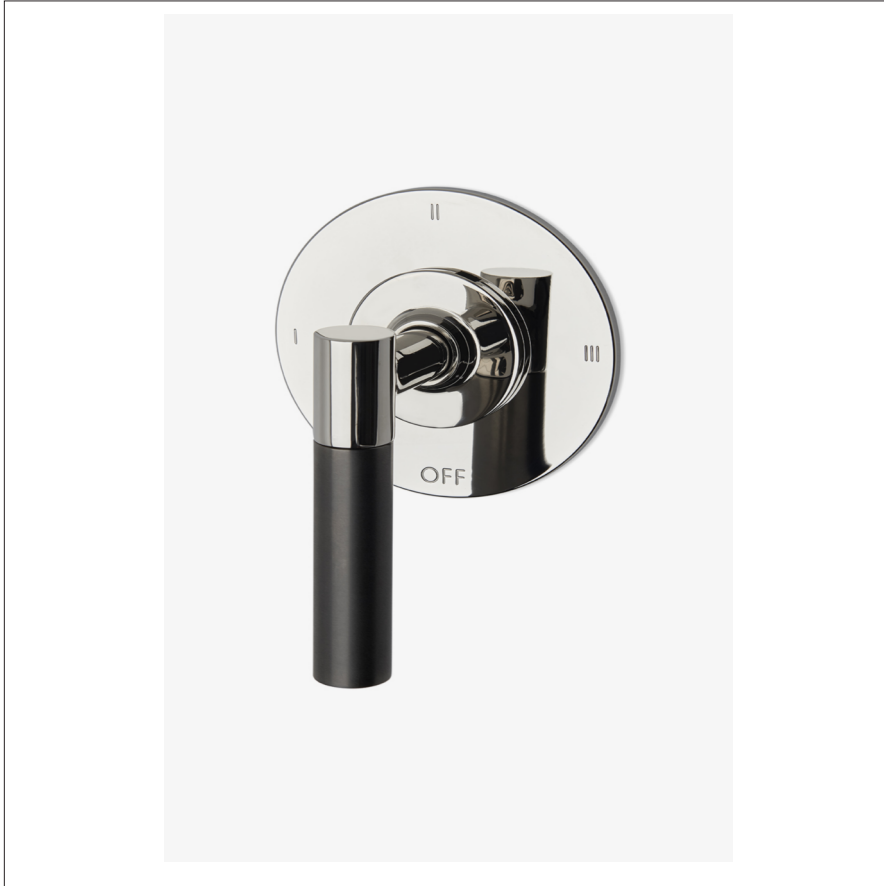

## BOND

B3T12B

Bond Tandem Series Three Way Diverter Trim with Two-Tone Lever Handle

### TECHNICAL DETAILS

ADA Compliance: Yes  
Integrated Diverter: N  
Number of Holes: One Hole  
Primary Material: Brass

### PRODUCT FEATURES

Lever Handle

For use with a Thermostatic shower system and three waterway outlets such as a handshower, shower head, and tub spout

Features Two-Tone Lever Handle

Stocked in Nickel and Brass

## BOND

B3T12B

Bond Tandem Series Three Way Diverter Trim with Two-Tone Lever Handle

TOP VIEW SCALE: 3"=1'-0"

FRONT VIEW SCALE: 3"=1'-0"

SIDE VIEW SCALE: 3"=1'-0"