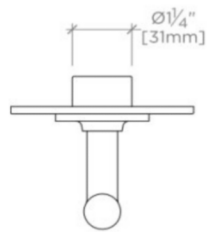

### PRODUCT FEATURES

Lever Handle

For use with a Thermostatic shower system and three waterway outlets such as a handshower, shower head, and tub spout

Features Two-Tone Lever Handle

Stocked in Nickel and Brass

## BOND

B3T12B

Bond Tandem Series Three Way Diverter Trim with Two-Tone Lever Handle

TOP VIEW SCALE: 3"=1'-0"

FRONT VIEW SCALE: 3"=1'-0"

SIDE VIEW SCALE: 3"=1'-0"