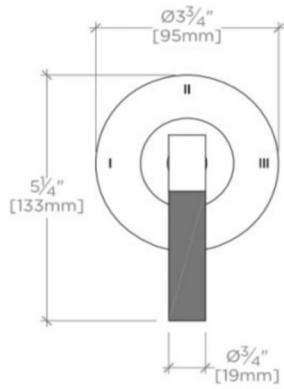

## BOND

B3T12B

Bond Tandem Series Three Way Diverter Trim with Two-Tone Lever Handle

TOP VIEW SCALE: 3"=1'-0"

FRONT VIEW SCALE: 3"=1'-0"

SIDE VIEW SCALE: 3"=1'-0"