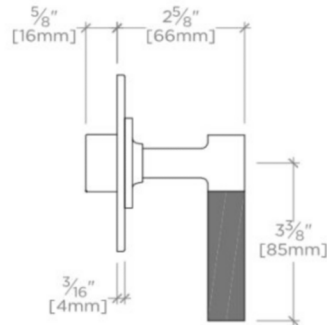

## BOND

B3T12B

Bond Tandem Series Three Way Diverter Trim with Two-Tone Lever Handle

TOP VIEW SCALE: 3"=1'-0"

FRONT VIEW SCALE: 3"=1'-0"

SIDE VIEW SCALE: 3"=1'-0"