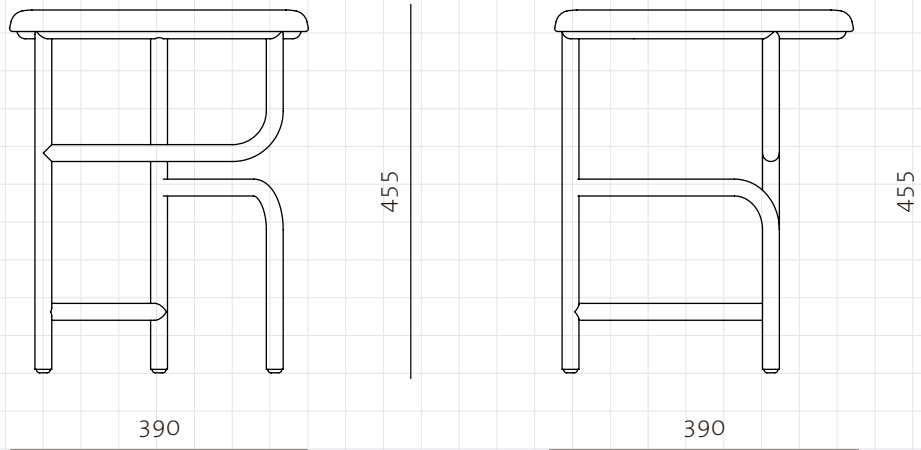

**Blend Stool W**

**CODE**  
**DIMENSIONS**

BD-S620-WD  
C390 x H455mm  
Seating height: 455mm

**NET WEIGHT**  
**ENVIRONMENT**  
**MATERIALS**

5.8 kg  
Indoor  
Powder coated steel frame, solid wood seat  
\*Please refer to website or contact your local representative for complete material swatches.

**SHIPPING**

<b>Package</b>	Assembled		
<b>Package Qty</b>	1 pcs/box		
<b>Packaging</b>	<b>Measurement (mm)</b>	<b>Volume (cbm)</b>	<b>Gross Weight (kg)</b>
<b>FCL</b>	W455 x D455 x H590	0.12	8.53
<b>LCL/AIR</b>	W495 x D495 x H680	0.17	11.38