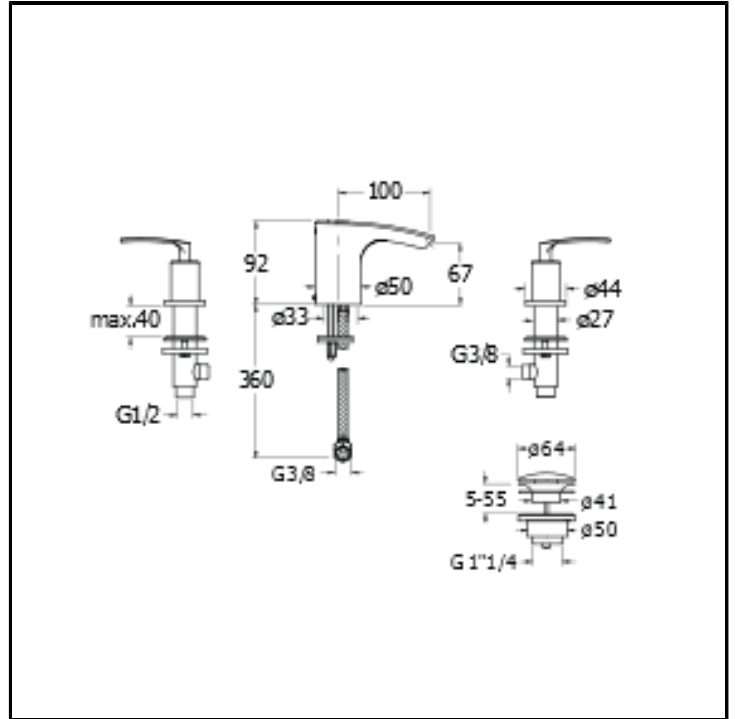

# CRIBO330

3 hole bidet mixer with 1"1/4 Up&Down waste - Free flow