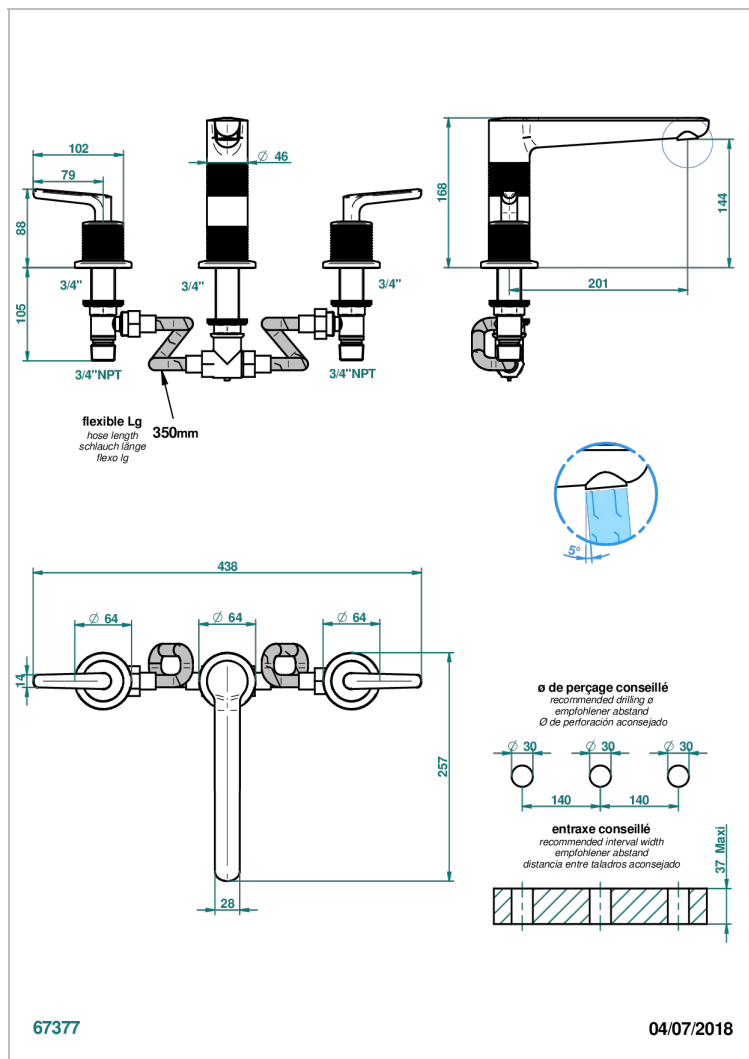

# SYSTEM METAL DIAMANT C РУКОЯТКАМИ

THG<sup>®</sup>  
PARIS

G9D-25H

Roman tub set with 3/4" valves, high spout

## ХАРАКТЕРИСТИКИ

- System métal diamant с рукоятками
- Roman tub set with 3/4" valves, high spout