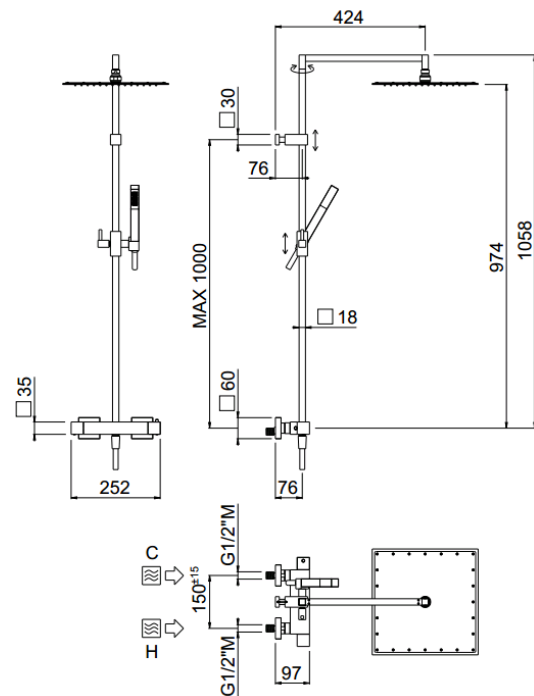

## TECHNICAL INFORMATION

Square shower column including exposed mixer with diverter, turning bar with adjustable mounting. Non-liming inspectable square ultra-thin shower head 240x240 in chromed stainless steel. Brass non-liming inspectable one jet square shower. Smooth double anti-torsion PVC flexible hose, cm 150. CHROME

## FEATURES

Rain jet

Non-liming

double anti-torsion

adjustable column

inspectable square

## TECHNICAL DRAWING