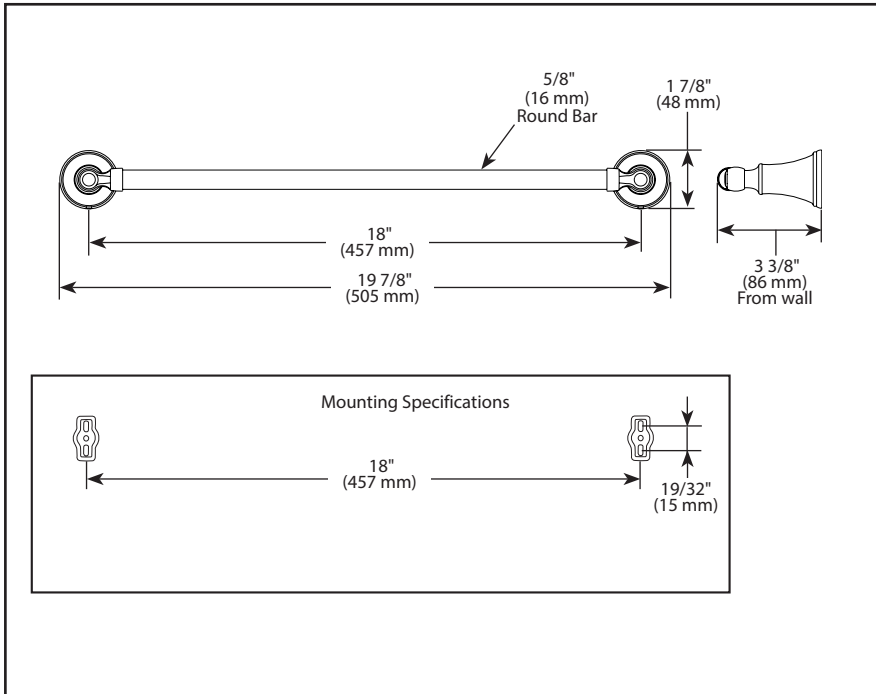

Submitted Model No.: _____
 Specific Features: _____

▲ Designate proper finish suffix

see what Delta can do™

ACCESSORIES

- Woodhurst™ Bath Collection
- 18" Towel Bar

STANDARD SPECIFICATIONS:

- Wood blocking is preferable behind all wall surfaces. If wood blocking is not available, the following fasteners are suggested: Tile/Masonry-Plastic or lead Anchors Plaster/drywall-Toggle bolts.
- Mounting hardware included with product.