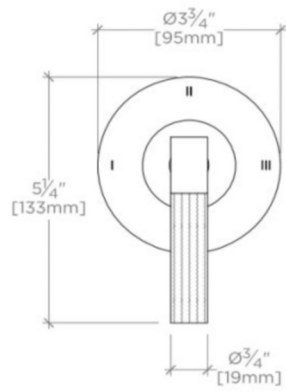

BOND

B3T12C

Bond Union Series Three Way Diverter Trim with Guilloche Link Lever Handle

TECHNICAL DETAILS

ADA Compliance: Yes
Integrated Diverter: N
Number of Holes: One Hole
Primary Material: Brass

INSPIRATION

Features Guilloche Link Pattern Lever Handle

Stocked in Nickel and Brass

Requires rough valve, sold separately: GUDV66

BOND

B3T12C

Bond Union Series Three Way Diverter Trim with Guilloche Link
Lever Handle

TOP VIEW SCALE: 3"=1'-0"

FRONT VIEW SCALE: 3"=1'-0"

SIDE VIEW SCALE: 3"=1'-0"