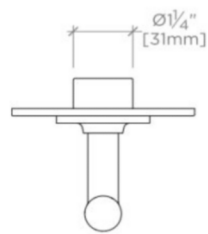

Features Guilloche Link Pattern Lever Handle

Stocked in Nickel and Brass

Requires rough valve, sold separately: GUDV66

BOND

B3T12C

Bond Union Series Three Way Diverter Trim with Guilloche Link
Lever Handle

TOP VIEW SCALE: 3"=1'-0"

FRONT VIEW SCALE: 3"=1'-0"

SIDE VIEW SCALE: 3"=1'-0"