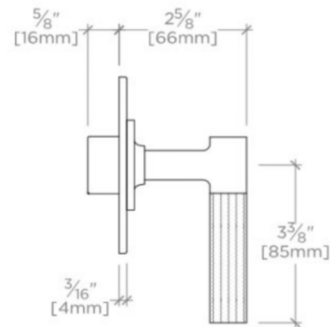

BOND

B3T12C

Bond Union Series Three Way Diverter Trim with Guilloche Link Lever Handle

TECHNICAL DETAILS

ADA Compliance: Yes
Integrated Diverter: N
Number of Holes: One Hole
Primary Material: Brass

INSPIRATION

Features Guilloche Link Pattern Lever Handle

Stocked in Nickel and Brass

Requires rough valve, sold separately: GUDV66

BOND

B3T12C

Bond Union Series Three Way Diverter Trim with Guilloche Link
Lever Handle

TOP VIEW SCALE: 3"=1'-0"

FRONT VIEW SCALE: 3"=1'-0"

SIDE VIEW SCALE: 3"=1'-0"