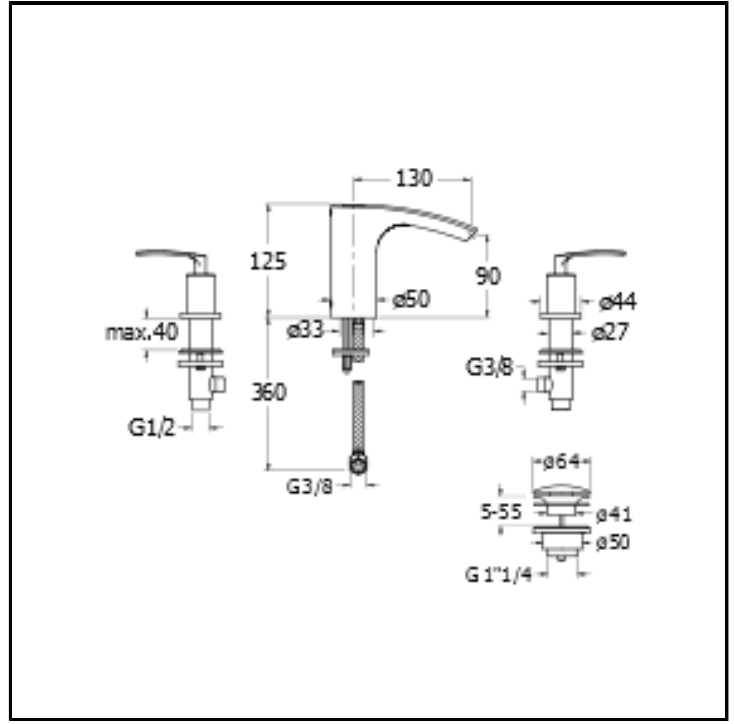

CRIBO205

3 hole basin mixer REGULAR with 1"1/4 Up&Down waste

FINITURE

 Chrome

 Yellow gold oro

FEATURES (MODEL NAME SIDE)

- Regular

FEATURES FROM TECHNOLOGIES