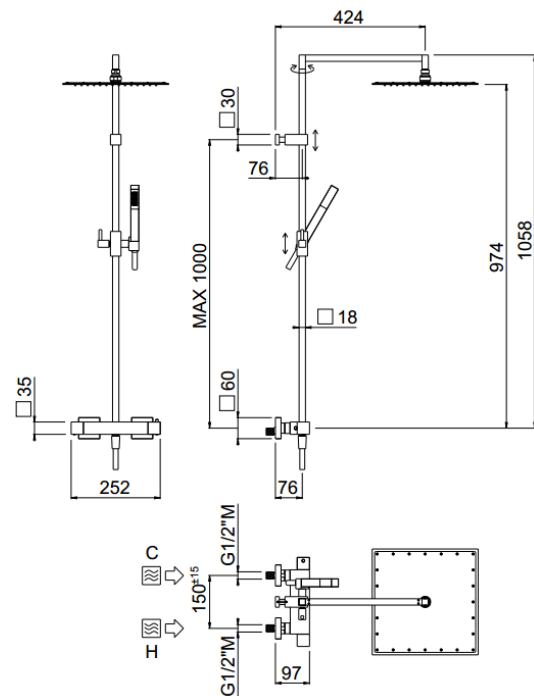

Extreme

Extreme, MySlim inspectable shower head
00-1212E-CR

TECHNICAL INFORMATION

Square shower column including exposed thermostatic mixer with diverter, turning bar with adjustable mounting. Non-liming inspectable square ultra-thin shower head 240x240 in chromed stainless steel. ABS non-liming one jet square shower. Smooth double anti-torsion PVC flexible hose, cm 150. CHROME

Flow rate:
x rubinetto

PICTURE

SPARE PARTS

ORIC032
2 vie / ways

ORIC031
T°

FEATURES

Rain jet

Non-liming

double anti-torsion

adjustable column

inspectable square

TECHNICAL DRAWING

FINISHINGS