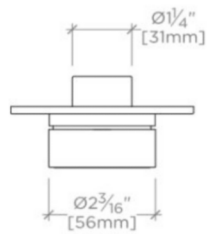

BOND

B3T130

Bond Solo Series Three Way Diverter Trim with Plain Knob Handle

TECHNICAL DETAILS

ADA Compliance: Yes
Integrated Diverter: N
Number of Holes: One Hole
Primary Material: Brass

INSPIRATION

Modern bath designs infused with rare soul and artistry. Explore a range of statement-making elements: fittings, washstands, mirrors and more.

PRODUCT FEATURES

Knob Handle

For use with a Thermostatic shower system and three waterway outlets such as a handshower, shower head, and tub spout

Features Plateable Knob Handles

Stocked in Chrome, Nickel, Brass and Dark Nickel

Requires rough valve, sold separately: GUDV66

WATERWORKS

BOND

B3T130

Bond Solo Series Three Way Diverter Trim with Plain Knob Handle

TOP VIEW SCALE: 3"=1'-0"

FRONT VIEW SCALE: 3"=1'-0"

SIDE VIEW SCALE: 3"=1'-0"