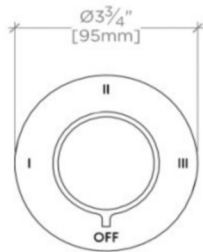

BOND

B3T130

Bond Solo Series Three Way Diverter Trim with Plain Knob Handle

TECHNICAL DETAILS

ADA Compliance: Yes
Integrated Diverter: N
Number of Holes: One Hole
Primary Material: Brass

INSPIRATION

Modern bath designs infused with rare soul and artistry. Explore a range of statement-making elements: fittings, washstands, mirrors and more.

PRODUCT FEATURES

Knob Handle

For use with a Thermostatic shower system and three waterway outlets such as a handshower, shower head, and tub spout

Features Plateable Knob Handles

Stocked in Chrome, Nickel, Brass and Dark Nickel

Requires rough valve, sold separately: GUDV66

WATERWORKS

BOND

B3T130

Bond Solo Series Three Way Diverter Trim with Plain Knob Handle

TOP VIEW SCALE: 3"=1'-0"

FRONT VIEW SCALE: 3"=1'-0"

SIDE VIEW SCALE: 3"=1'-0"