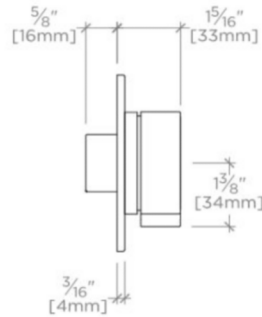

BOND

B3T130

Bond Solo Series Three Way Diverter Trim with Plain Knob Handle

TECHNICAL DETAILS

ADA Compliance: Yes
Integrated Diverter: N
Number of Holes: One Hole
Primary Material: Brass

INSPIRATION

Modern bath designs infused with rare soul and artistry. Explore a range of statement-making elements: fittings, washstands, mirrors and more.

Requires rough valve, sold separately: GUDV66

WATERWORKS

BOND

B3T130

Bond Solo Series Three Way Diverter Trim with Plain Knob Handle

TOP VIEW SCALE: 3"=1'-0"

FRONT VIEW SCALE: 3"=1'-0"

SIDE VIEW SCALE: 3"=1'-0"