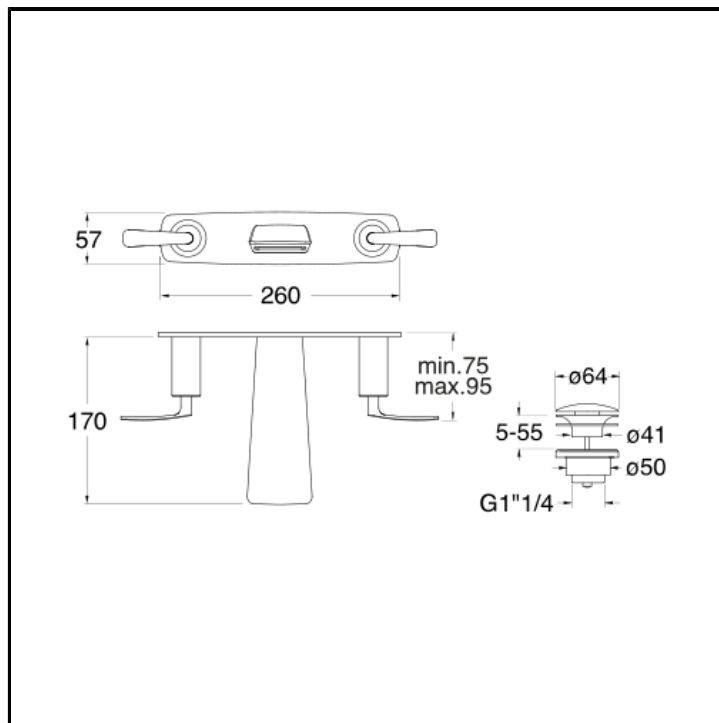

Wall mounted basin mixer REGULAR external parts for CRICS233 (side controls) with 1"1/4 Up&Down waste and metal plate - Free flow